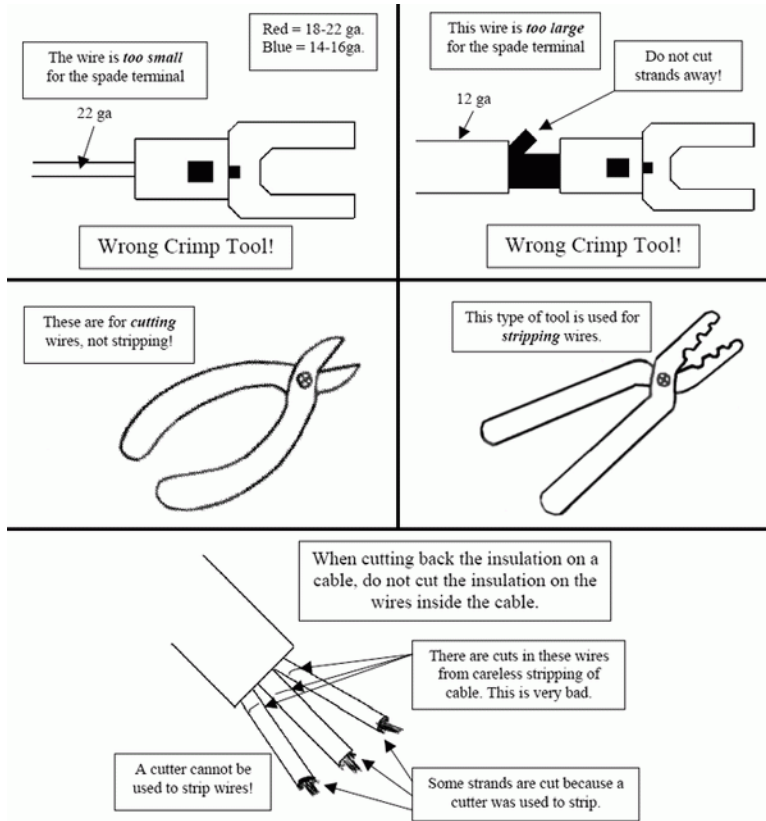

# TB078 (Rev1) - Common Wiring Problems

---

This picture shows some of the wiring problems that have been found in Centroid controls. Steps **must** be taken to avoid these problems.

---