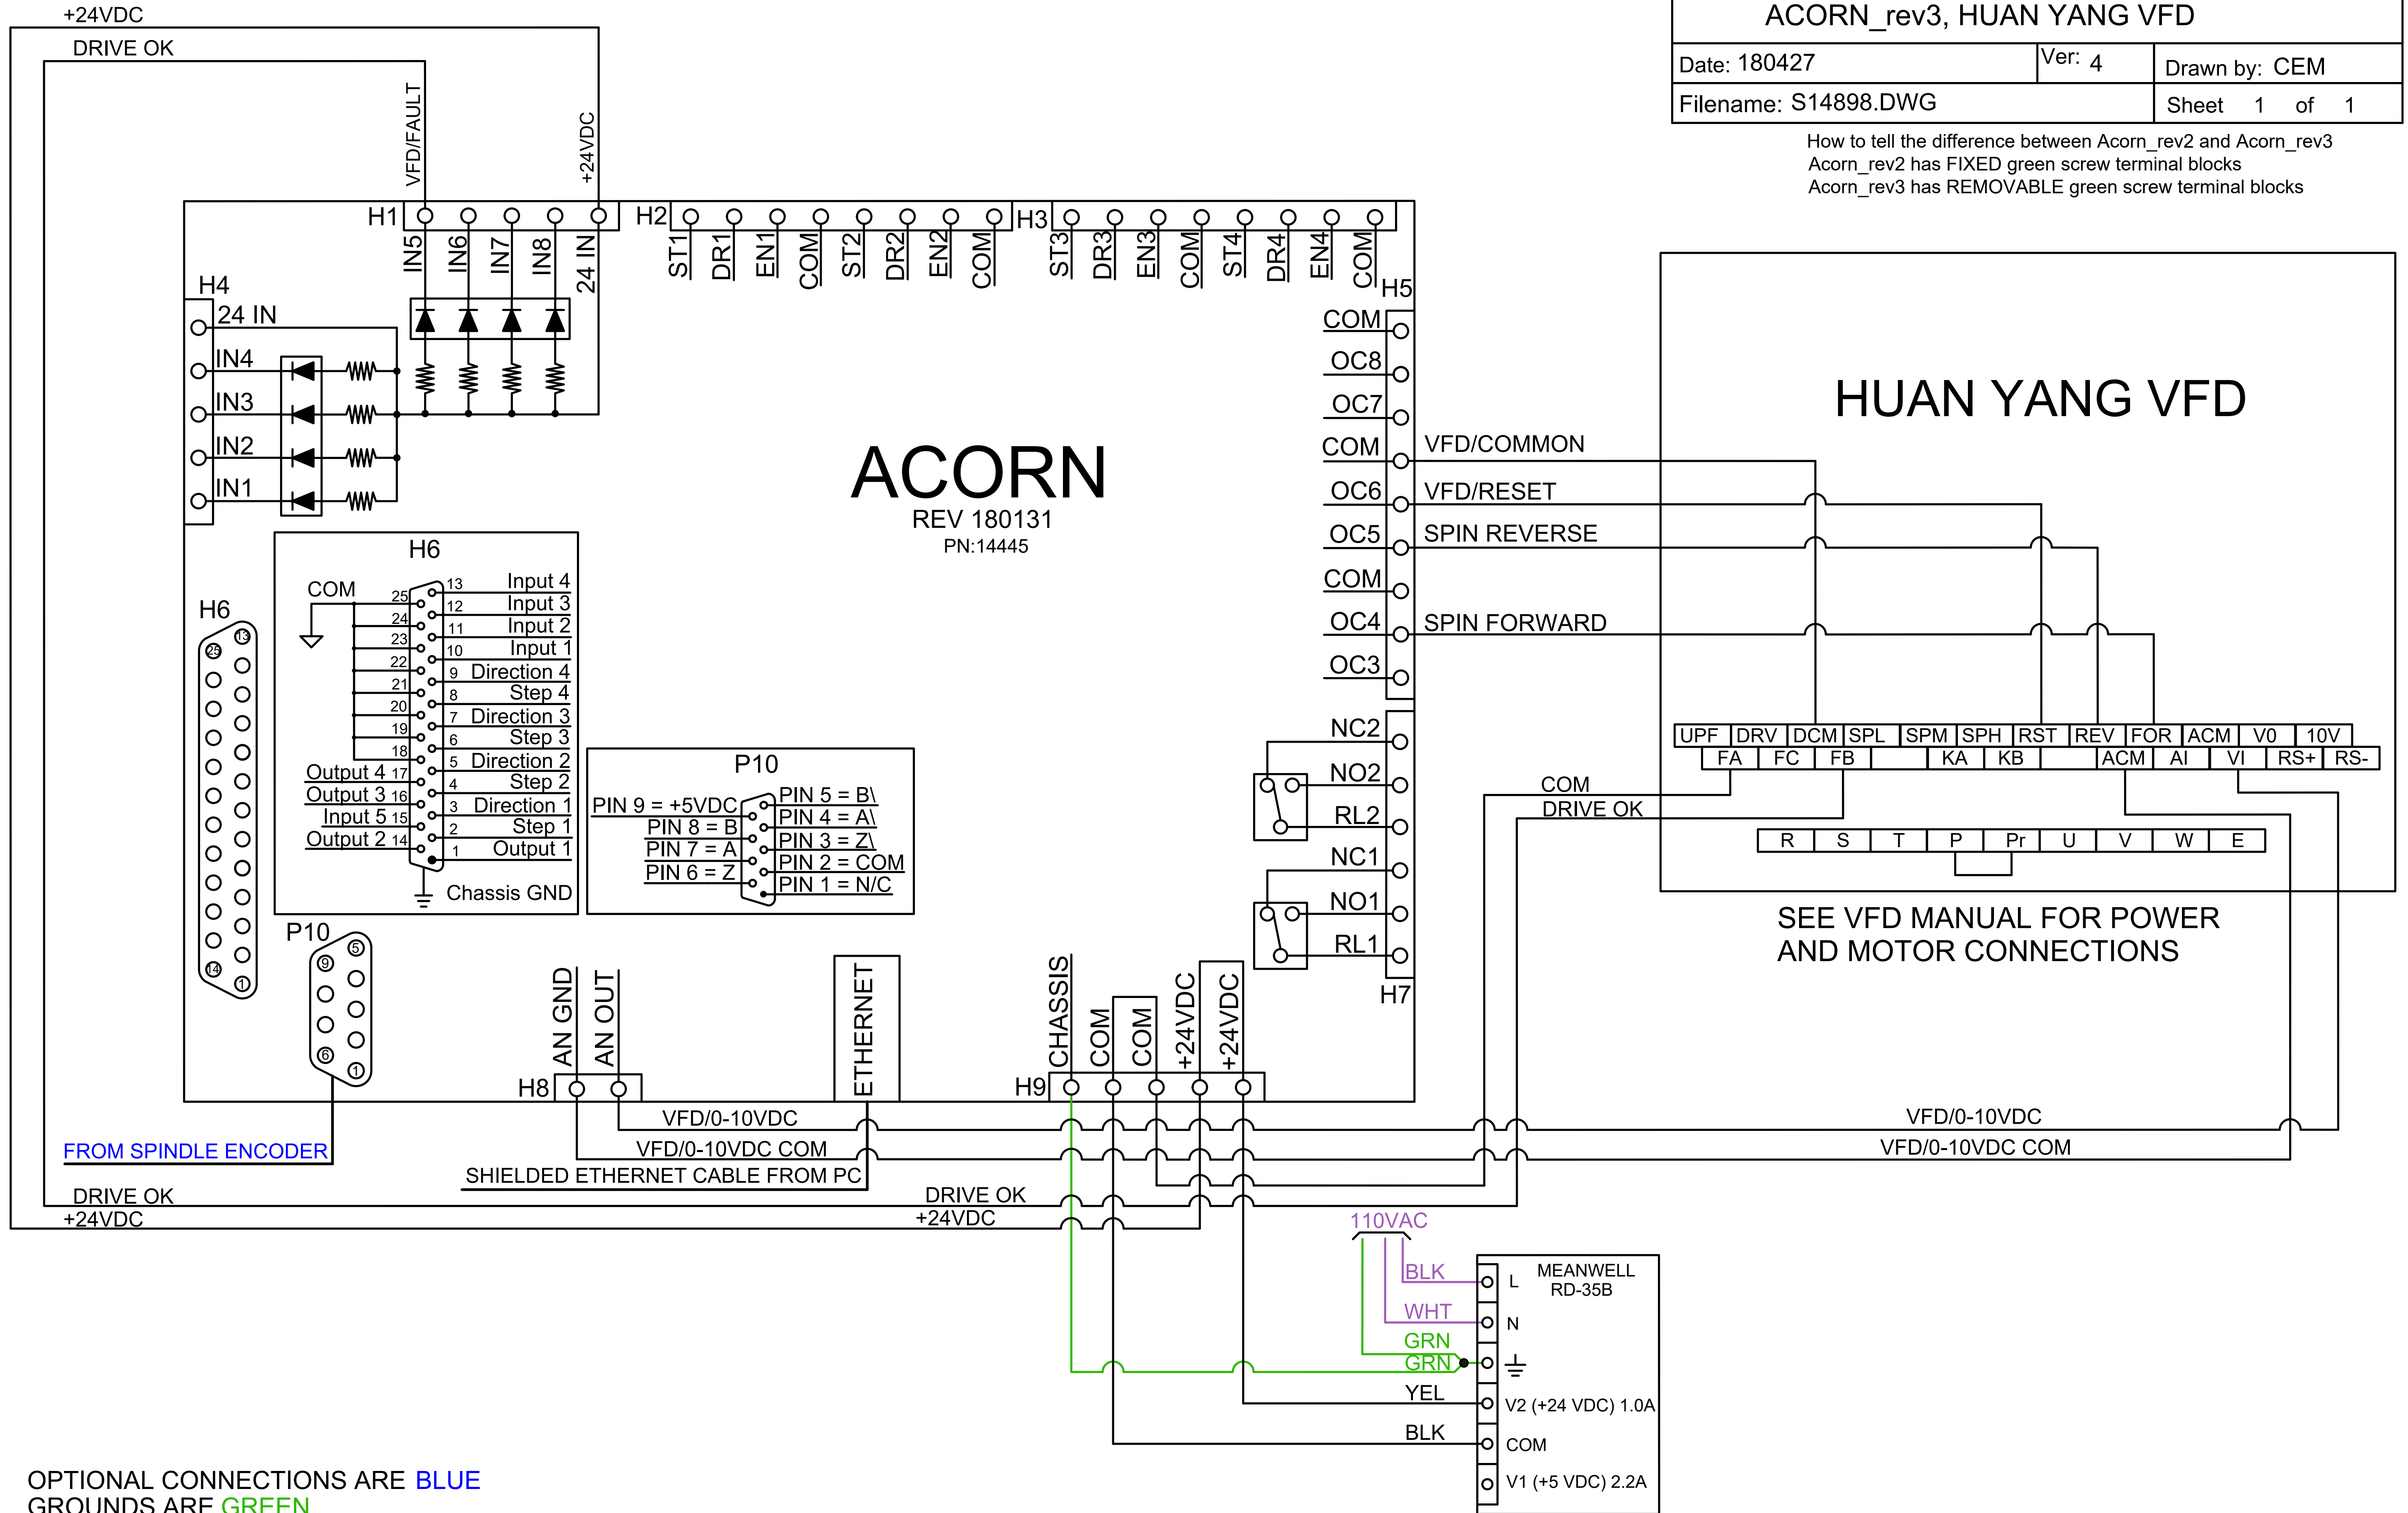

How to tell the difference between Acorn_rev2 and Acorn_rev3
 Acorn_rev2 has FIXED green screw terminal blocks
 Acorn_rev3 has REMOVABLE green screw terminal blocks

OPTIONAL CONNECTIONS ARE BLUE
 GROUNDS ARE GREEN
 110VAC IS VIOLET