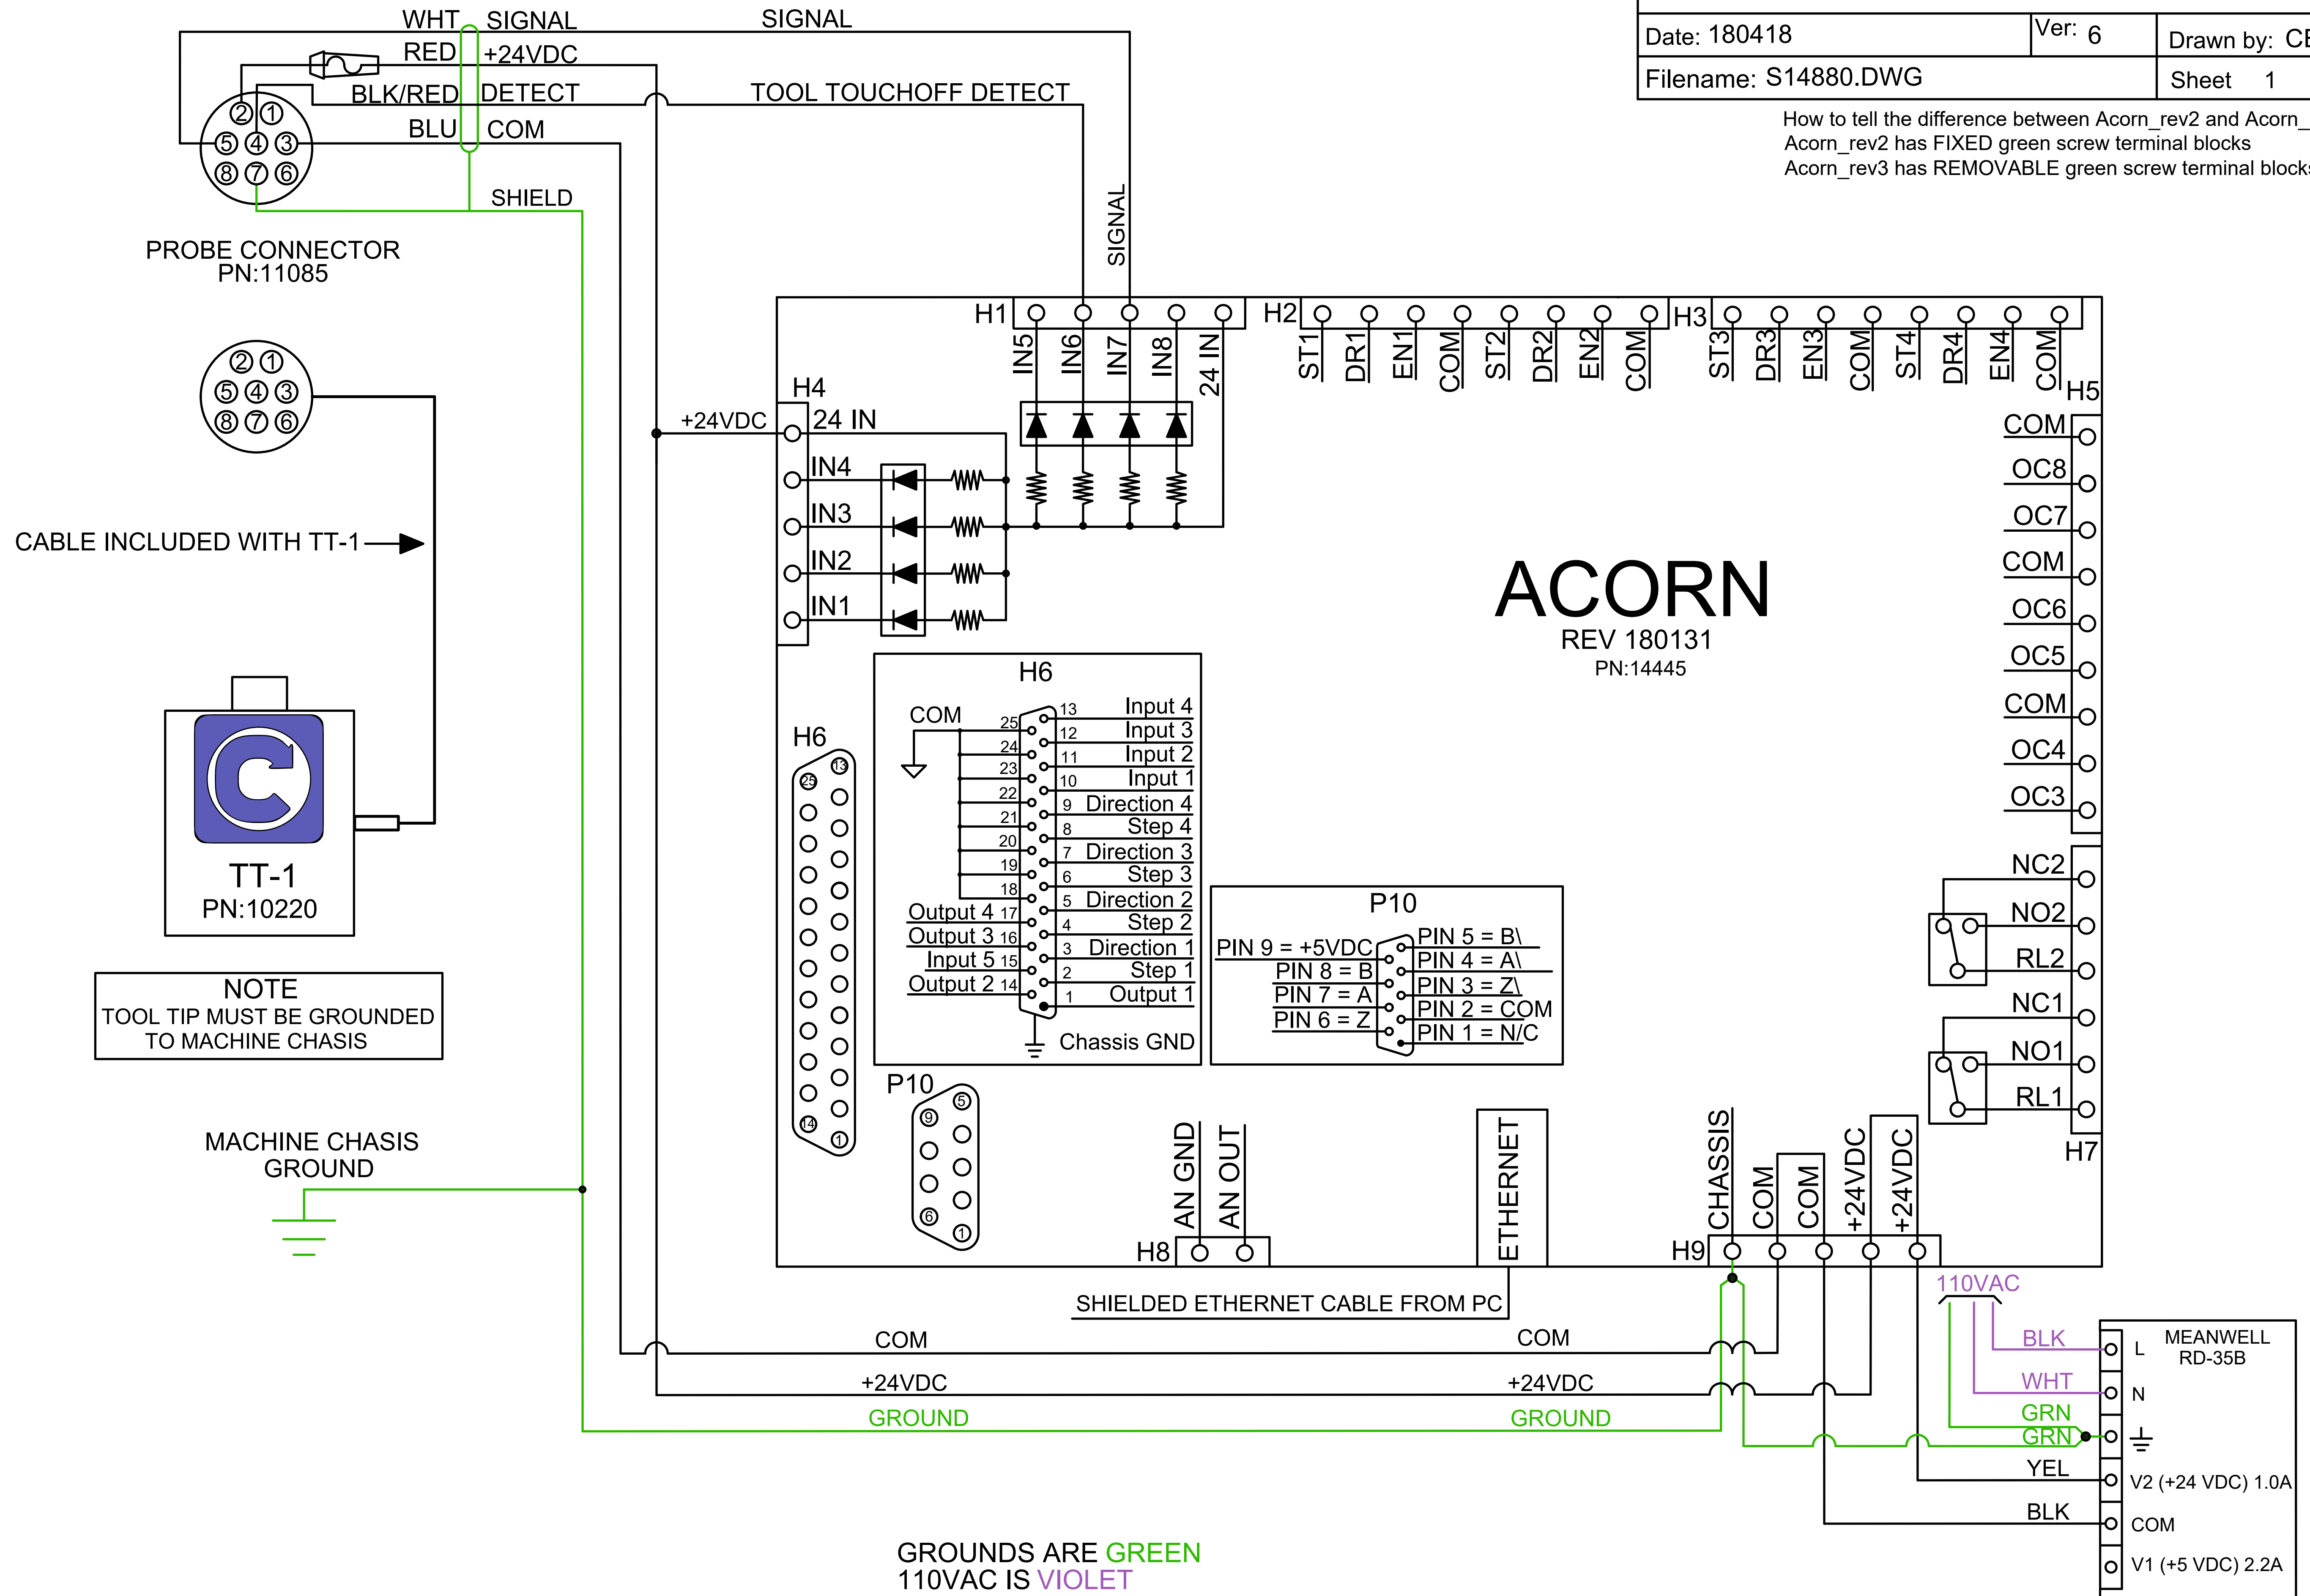

How to tell the difference between Acorn\_rev2 and Acorn\_rev3  
 Acorn\_rev2 has FIXED green screw terminal blocks  
 Acorn\_rev3 has REMOVABLE green screw terminal blocks

GROUNDS ARE GREEN  
 110VAC IS VIOLET