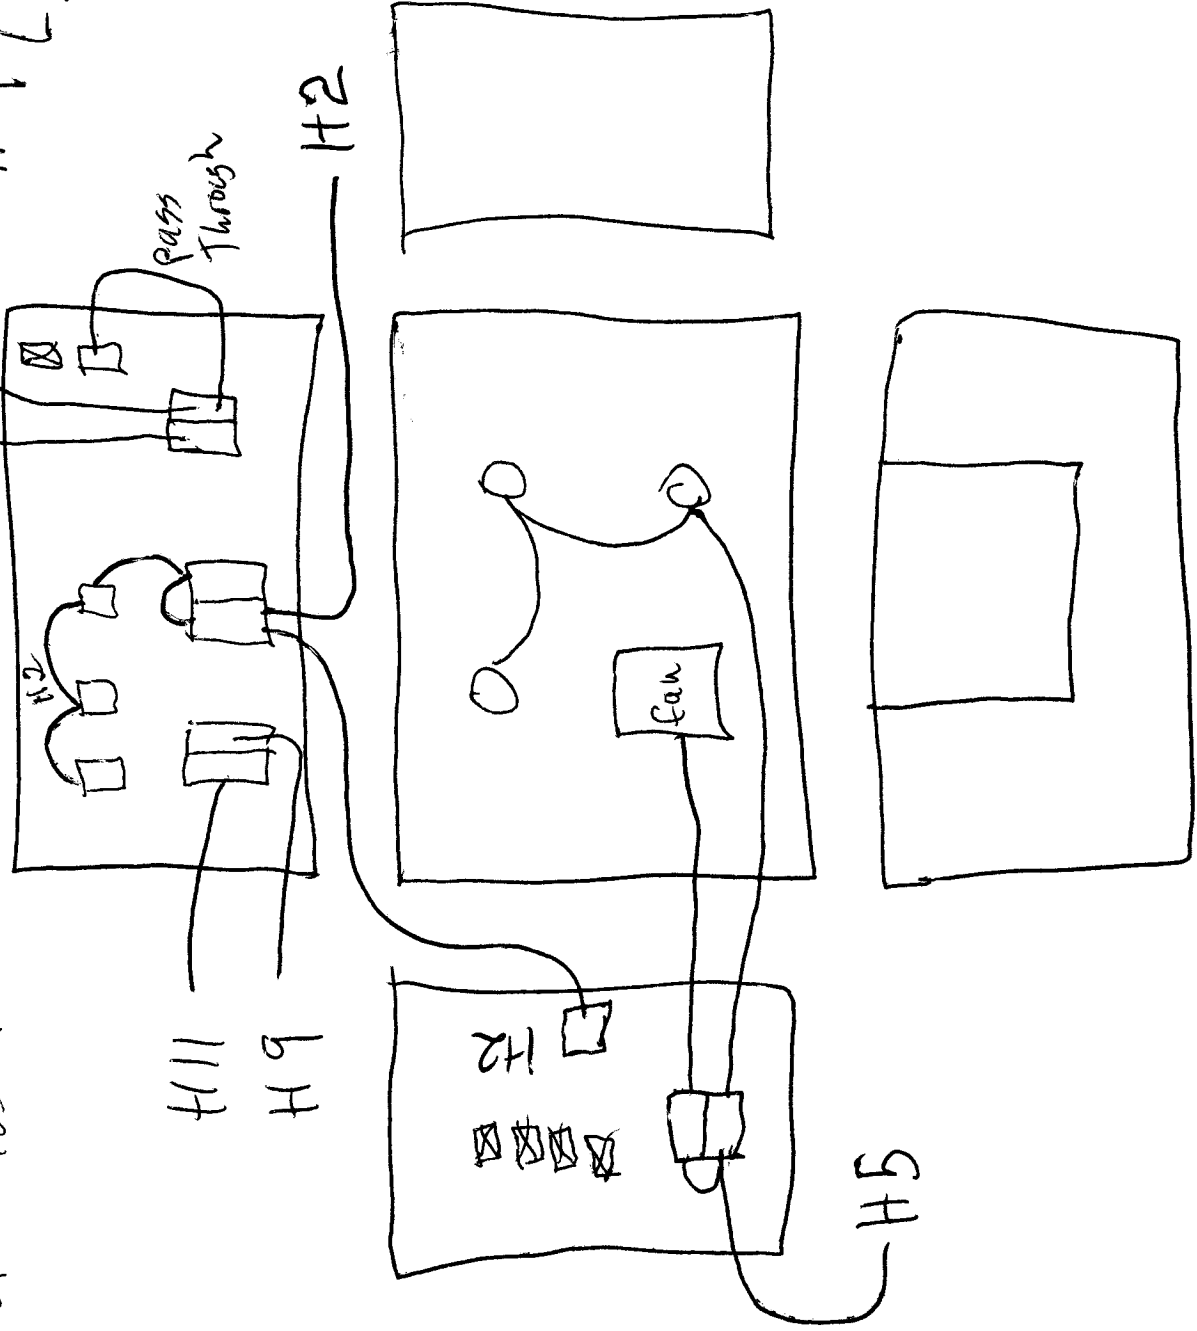

Media Closet
Coat Closet

H11 - Xmas lights Room of H12
H9 - Xmas lights on front of base
garage Remotes Not working