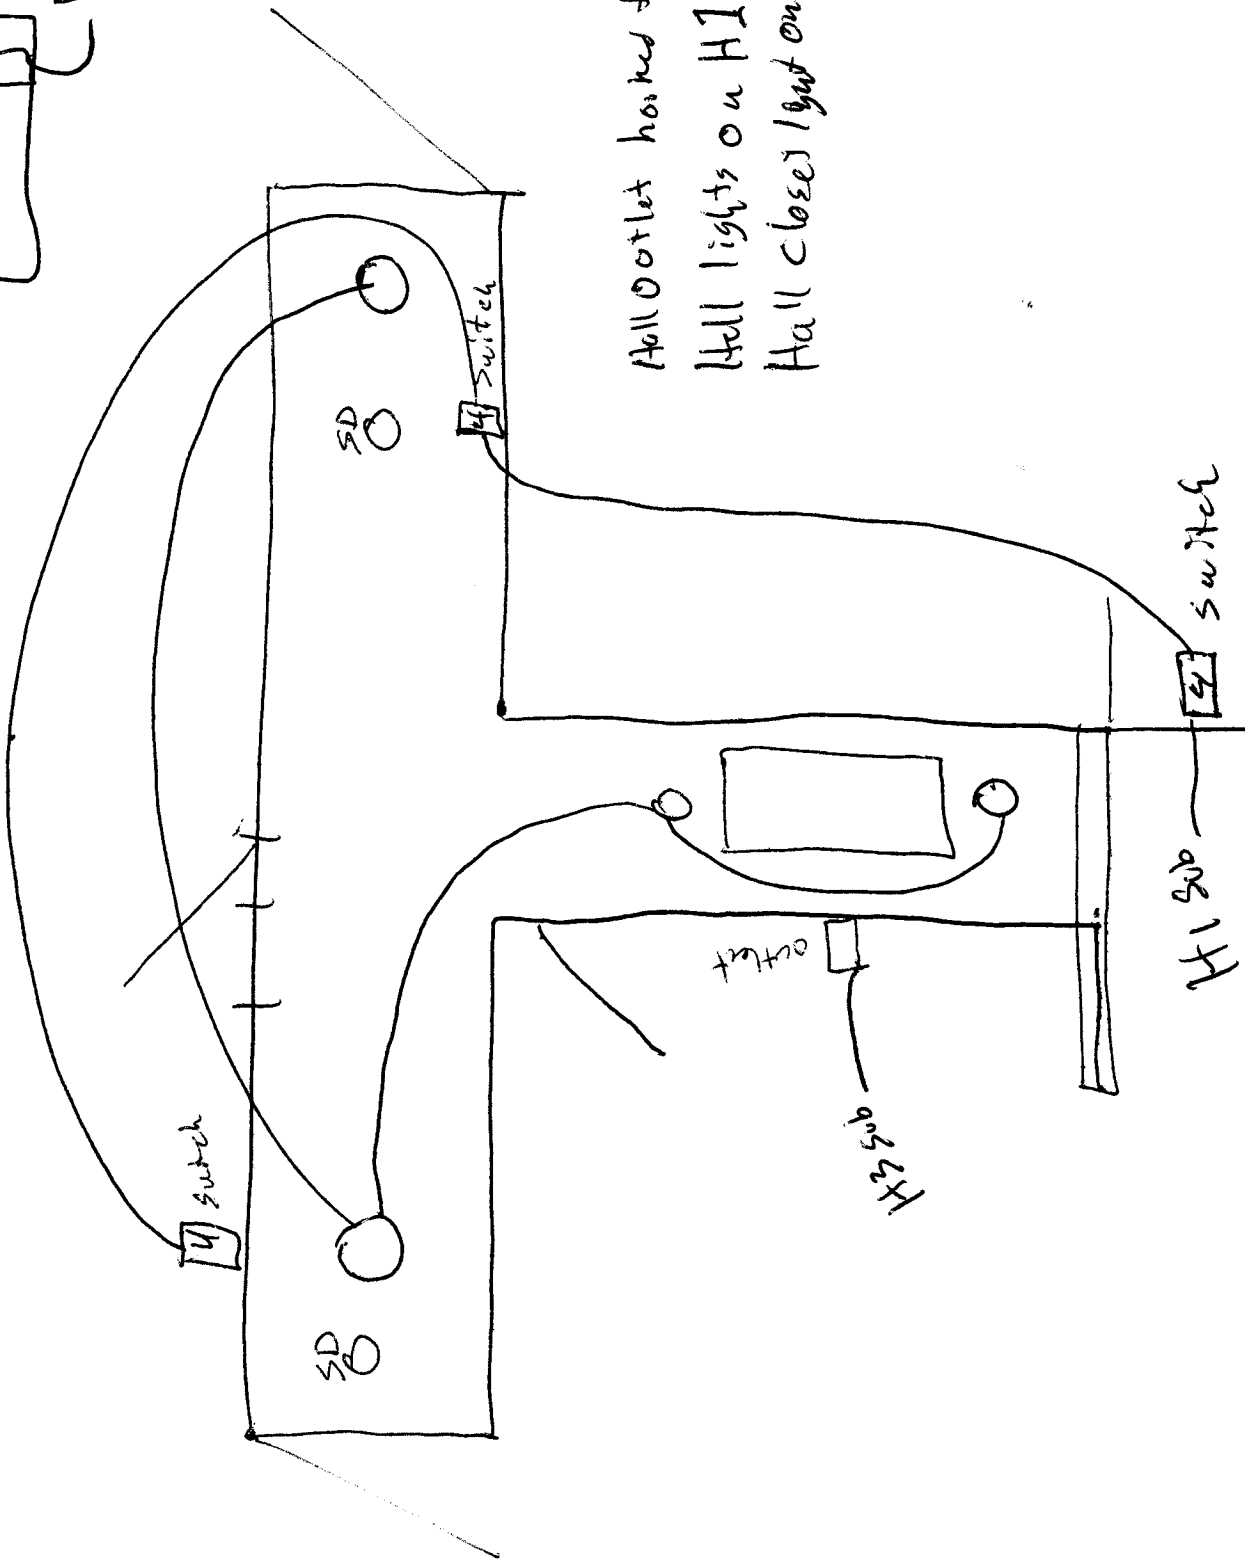

Griffin's Hall Electrical Panel

1	Smoke Detectors	2	FAU
3	Master bdrm lights	4	Guest bath receptacle <i>Tylen's</i>
5	Bed lights	6	Master bdrm bath receptacle
7 <i>Tylen's</i>	Master bdrm - AFCI receptacle	8 <i>Master</i>	Master bdrm AFCI receptacle <i>MR16 Bulbs W/P</i>
9	Bed lights / Bath lights	10	Washer
11	Master bdrm bath htr	12	Dryer
13	Guest bath htr	14	Outside receptacle
15	Steamer	16	Guest bdrm AFCI receptacle
17	Steamer	18A	Hall lights / closet
19	Spare	18B	Spare
		20A	Spare
		20B	Spare

Master Closet

Master Closet

Fed From Garage 12

Master Bath

- Exhaust Fan on Game Room Sub 10
- Lights on Game Room Sub 10
- Heater on Game Room Sub B
- Vanity outlets Game Room Sub 2

Hallway and Hall Closet