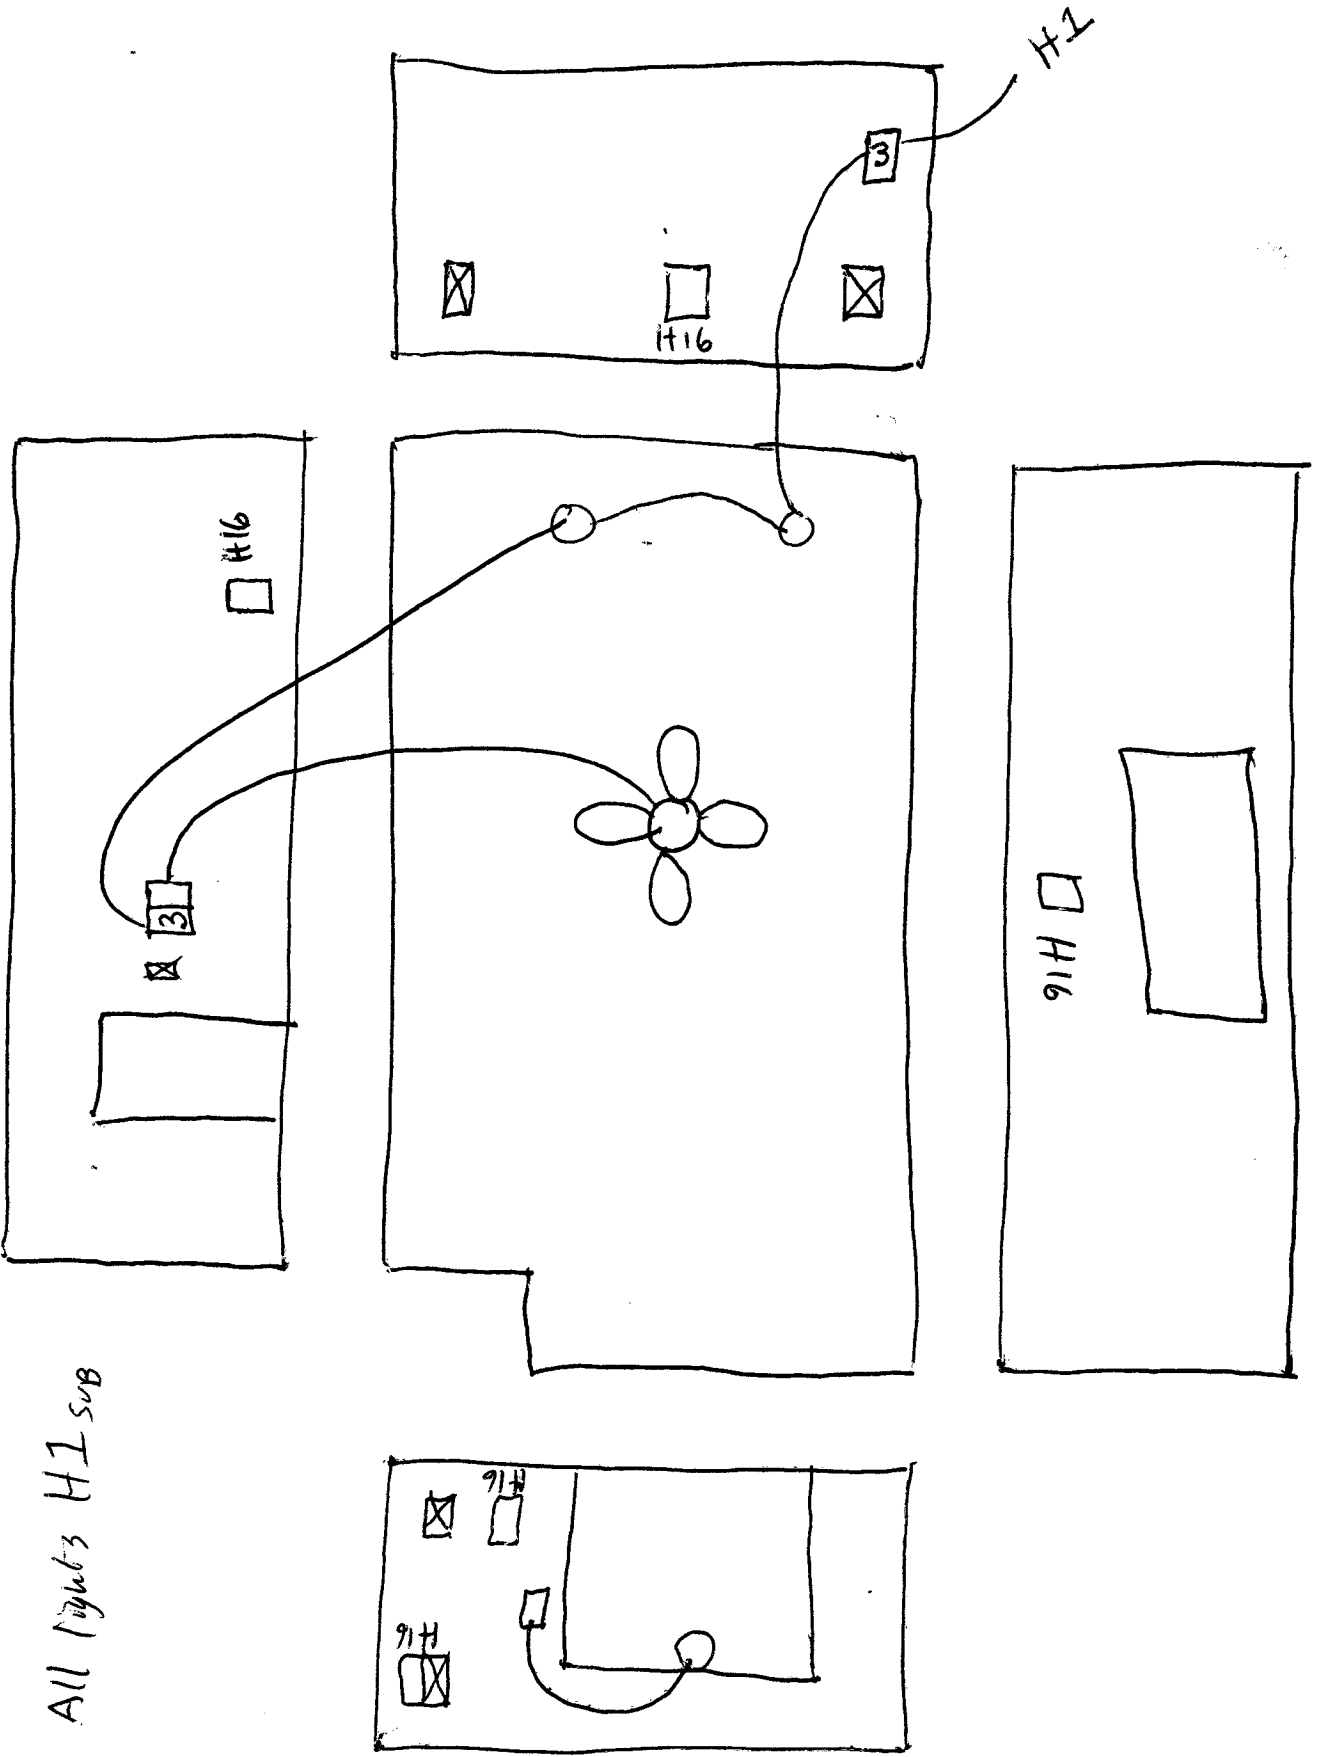

10A Tylen's Bath Com Heat

Griffin's Game Room Electrical Panel

1	Bath Receptacle	2	Ceiling fans
3	Receptacle Equip room	4	Bath lights
5	Outside Receptacle	6	Game room receptacle -ARC
7	Outside lights	8	Spare
9	Fireplace room receptacle	10	Closet lights, front entry lights
11	Spare	12	Spare
13	Spare	14A	Spare
15 A	Spare	14B	Spare
15B	Spare	16	Spare

Griffin's Hall Electrical Panel

1	Smoke Detectors	2	FAU
3	Master bdrm lights	4	Guest bath receptacle <i>Tylen's</i>
5	Bed lights	6	Master bdrm bath receptacle
7 <i>Tylen's</i>	Master bdrm - AFCI receptacle	8 <i>Master</i>	Master bdrm AFCI receptacle <i>MR16 Bulbs W/P</i>
9	Bed lights / Bath lights	10	Washer
11	Master bdrm bath htr	12	Dryer
13	Guest bath htr	14	Outside receptacle
15	Steamer	16	Guest bdrm AFCI receptacle
17	Steamer	18A	Hall lights / closet
19	Spare	18B	Spare
		20A	Spare
		20B	Spare

Game Room

GR 6 outlet
patio light

GR sub I

Game Room Closet

H/3

switch
GR I

Game Room Kitchen
circuit Run 6

Kitchen dan
2 of 2

Hall Sub

Middle Room

All Night's HI SUB

Master Bedroom

Red Room
H13A

Ceiling Fan Power
(Red log) from Garage
sub 9A (Black 12-2)

Stray Hot (Black) from
Hall Sub 13 next to entry

H8A RCFault