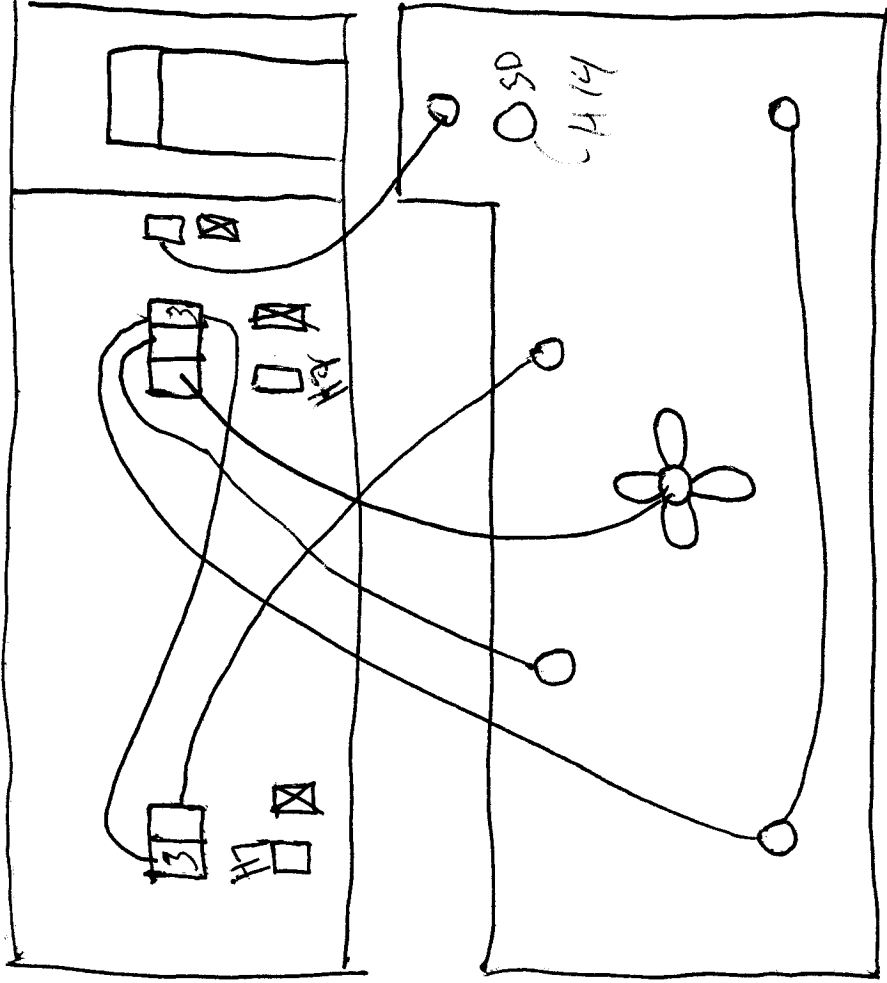

Media Closet
Coat Closet

H11 - Xmas lights Room of H12
H9 - Xmas lights on front of base
garage Remotes Not working

Coat closet

Game Room Bath

Tyler's Room

~~High 119~~

H1 - ceiling lights
except closet

5 Smoke Detectors H14

Hall Sub

Middle Room

All Night's HI SUB

Master Bedroom

Red Room
H13A

Ceiling Fan Power
(Red log) from Garage
sub 9A (Black 12-2)

Stray Hot (Black) from
Hall Sub 13 next to entry

H8A RCFault