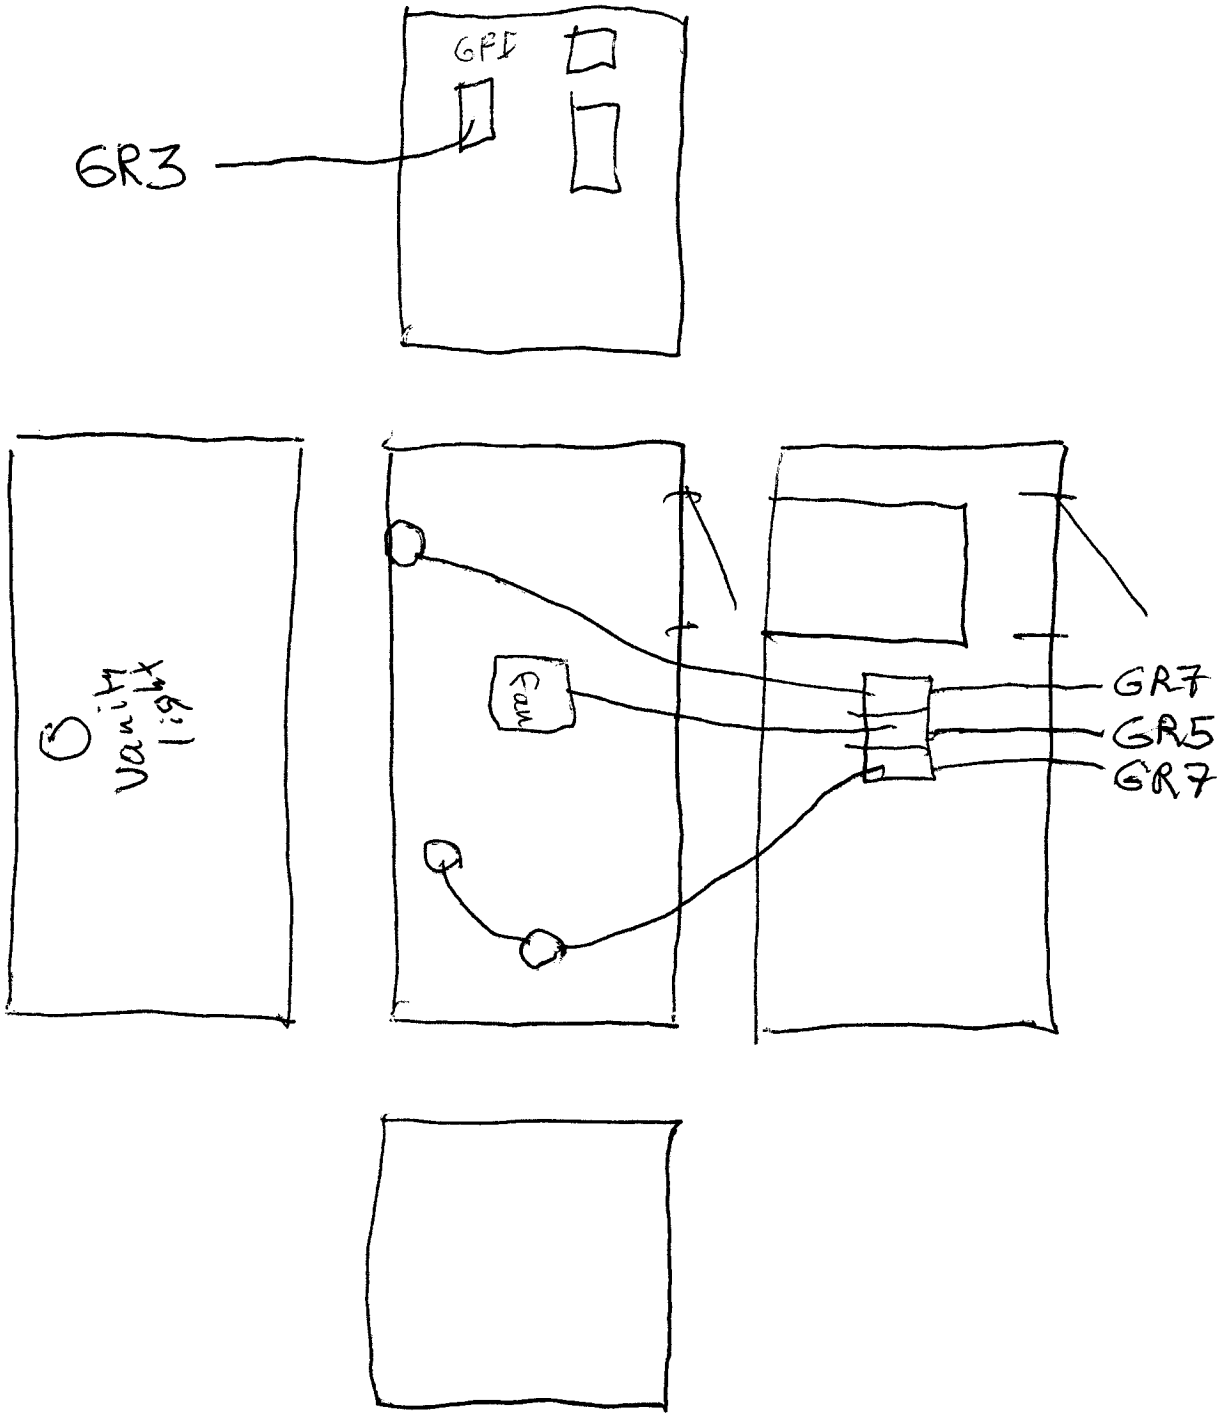

10A Tylen's Bath Com Heat

Griffin's Game Room Electrical Panel

1	Bath Receptacle	2	Ceiling fans
3	Receptacle Equip room	4	Bath lights
5	Outside Receptacle	6	Game room receptacle -ARC
7	Outside lights	8	Spare
9	Fireplace room receptacle	10	Closet lights, front entry lights
11	Spare	12	Spare
13	Spare	14A	Spare
15 A	Spare	14B	Spare
15B	Spare	16	Spare

Griffin's Hall Electrical Panel

1	Smoke Detectors	2	FAU
3	Master bdrm lights	4	Guest bath receptacle <i>Tylen's</i>
5	Bed lights	6	Master bdrm bath receptacle
7 <i>Tylen's</i>	Master bdrm - AFCI receptacle	8 <i>Master</i>	Master bdrm AFCI receptacle <i>MR16 Bulbs W/P</i>
9	Bed lights / Bath lights	10	Washer
11	Master bdrm bath htr	12	Dryer
13	Guest bath htr	14	Outside receptacle
15	Steamer	16	Guest bdrm AFCI receptacle
17	Steamer	18A	Hall lights / closet
19	Spare	18B	Spare
		20A	Spare
		20B	Spare

Game Room

GR 6 outlet
patio light

GR sub I

Game Room Closet

H/3

switch
GR I

Game Room Kitchen
circuit Run 6

Kitchen dan
2 of 2

Media Closet
Coat Closet

H11 - Xmas lights Room of H12
H9 - Xmas lights on front of base
garage Remotes Not working

Coat closet

Game Room Bath

Tyler's Room

~~High 119~~

H1 - ceiling lights
except closet

5 Smoke Detectors H14