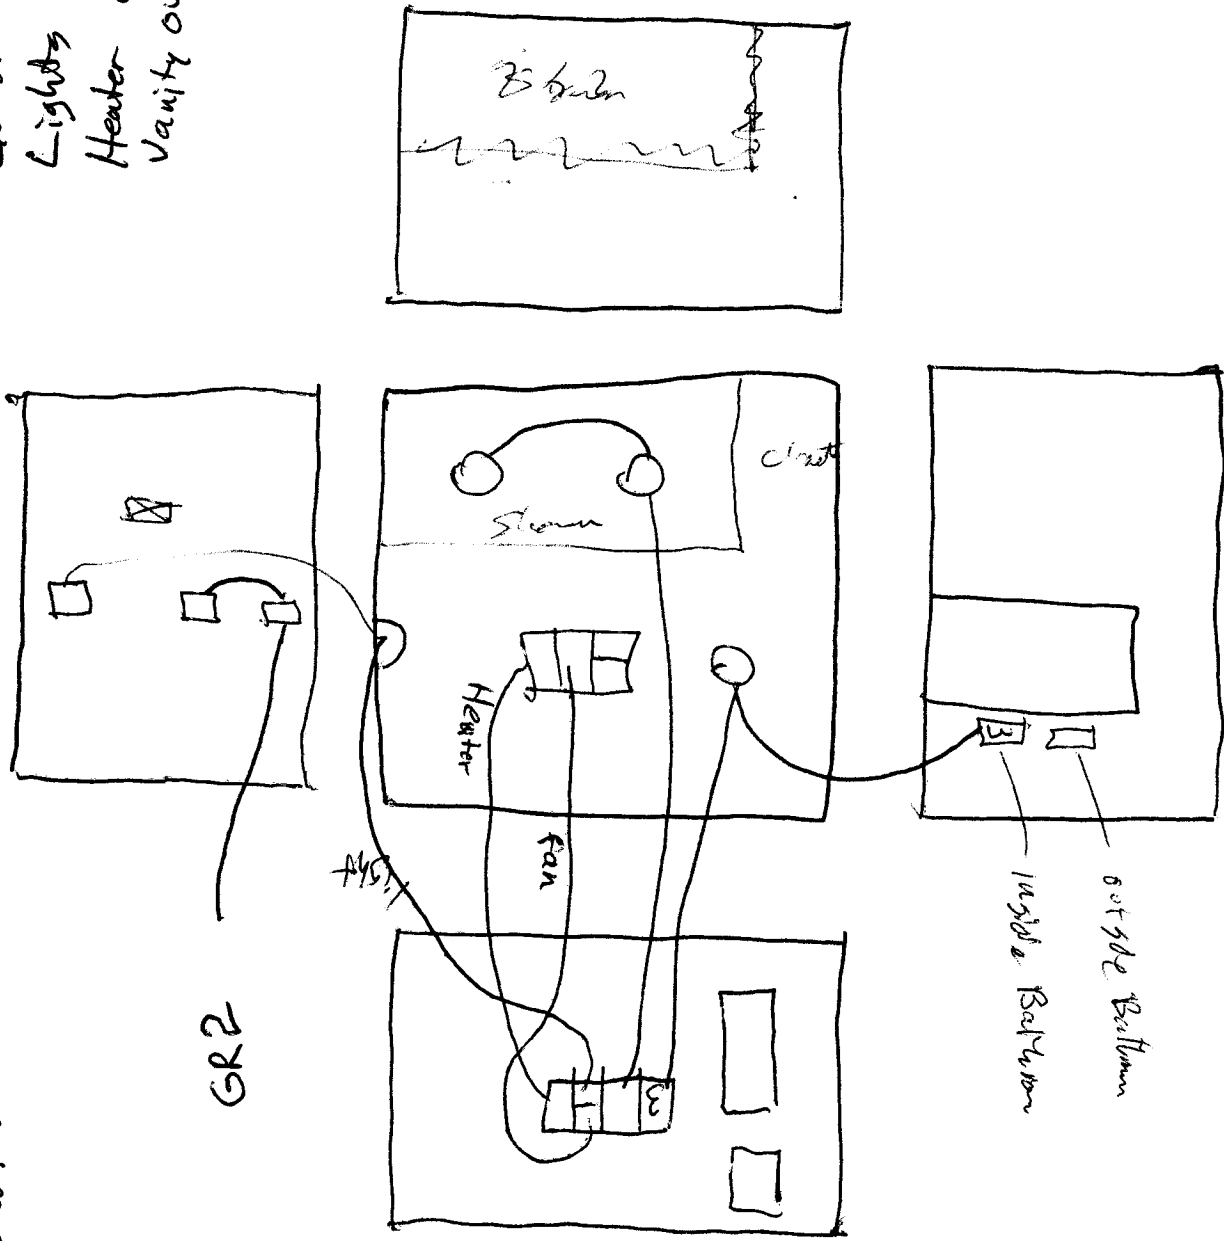

10A Tylen's Bath Com Heat

Griffin's Game Room Electrical Panel

1	Bath Receptacle	2	Ceiling fans
3	Receptacle Equip room	4	Bath lights
5	Outside Receptacle	6	Game room receptacle -ARC
7	Outside lights	8	Spare
9	Fireplace room receptacle	10	Closet lights, front entry lights
11	Spare	12	Spare
13	Spare	14A	Spare
15 A	Spare	14B	Spare
15B	Spare	16	Spare

Griffin's Hall Electrical Panel

1	Smoke Detectors	2	FAU
3	Master bdrm lights	4	Guest bath receptacle <i>Tylen's</i>
5	Bed lights	6	Master bdrm bath receptacle
7 <i>Tylen's</i>	Master bdrm - AFCI receptacle	8 <i>Master</i>	Master bdrm AFCI receptacle <i>MR16 Bulbs W/P</i>
9	Bed lights / Bath lights	10	Washer
11	Master bdrm bath htr	12	Dryer
13	Guest bath htr	14	Outside receptacle
15	Steamer	16	Guest bdrm AFCI receptacle
17	Steamer	18A	Hall lights / closet
19	Spare	18B	Spare
		20A	Spare
		20B	Spare

Master Closet

Master Closet

Fed From Garage 12

Master Bath

- Exhaust Fan on Game Room Sub 10
- Lights on Game Room Sub 10
- Heater on Game Room Sub B
- Vanity outlets Game Room Sub 2

Hallway and Hall Closet

Hall outlet hooked to hallway lights
Hall lights on H1 sub
Hall closet light on H1

Laundry Closet

Tyler's Bath

Shower; Heater Garage 10A

Ceiling lights Garage 15