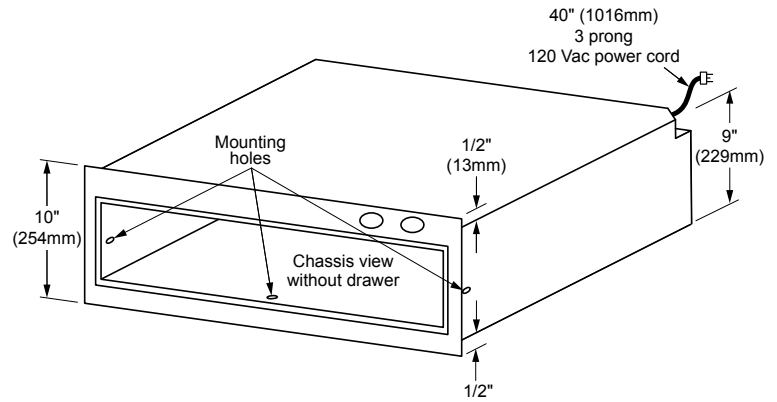

* Depends on size of cabinet face installed.

CUTOUT DIMENSIONS

NOTES:

1. EWO36 models cannot be stacked.
2. 23 3/8" (594mm) minimum cabinet depth.
3. 3/4" (19mm) support platform (flush with cutout).
4. See the Combination Installation (CI) Section if installing with a wall oven, microwave, or cooktop.
5. For stacked warming ovens, see CI.23.

EW, EWO, MW, MWO, PW, & PWO Warming Ovens

Revised
11/29/07

24", 27", 30", 36" Wide,
Warming Ovens

2/2

**PLANNING
GUIDE**

**OVERALL DIMENSIONS
TOP VIEW
(EWO Shown)**

**OVERALL CHASSIS DIMENSIONS
(Chassis View Without Drawer)**

SIDE VIEW HANDLE PROJECTIONS

**DRAWER FACE DIMENSIONS
(MW Shown)**

Models	Dedicated Circuit Required	Total Connected Load	Approximate Shipping Weight
24"	120VAC, 60Hz, 15A (Breaker)	0.5kW (4A)	70 lbs.
27"			73 lbs.
30"			76 lbs.
36"		0.8kW (6.5A)	90 lbs.