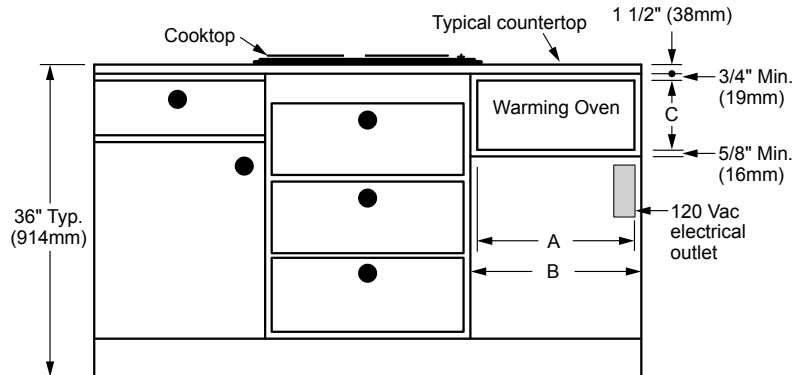

EW, EWO, MW, MWO, PW, & PWO Warming Ovens

Revised
12/21/07

24", 27", 30", 36" Wide,
Warming Ovens

1/2

**PLANNING
GUIDE**

Model	"A" Cutout Width	"B" Min. Width to Adjacent Doors/Drawers	"C" Cutout Height	"D" Min. Gap Between Cutouts
IOWO24	22 9/16" (573mm)	N/A*	12 1/8" (308mm)	N/A*
IWO24	22 1/2" (572mm)			
EWO24	25 1/2" (648mm)	24 1/4" (616mm)	9 1/8" (232mm)	1 1/16" (27mm)
EW27		27 1/4" (692mm)		N/A*
EWO27		27 1/4" (692mm)		
IWO27				1 1/16" (27mm)
MW27	30 1/4" (768mm)	30 1/4" (768mm)	9 1/8" (232mm)	1 1/16" (27mm)
MWO27				
PW27				
EW30				
EWO30	34 3/8" (873mm)	36 1/4" (921mm)	30 1/4" (768mm)	3" (76mm)
MW30				
MWO30				
PW30				
PWO30	34 3/8" (873mm)	36 1/4" (921mm)	30 1/4" (768mm)	3" (76mm)
EWO36				

* Depends on size of cabinet face installed.

CUTOUT DIMENSIONS

NOTES:

1. EWO36 models cannot be stacked.
2. 23 3/8" (594mm) minimum cabinet depth.
3. 3/4" (19mm) support platform (flush with cutout).
4. See the Combination Installation (CI) Section if installing with a wall oven, microwave, or cooktop.
5. For stacked warming ovens, see CI.23.

SIDE VIEW HANDLE PROJECTIONS

**DRAWER FACE DIMENSIONS
(MW Shown)**

Models	Dedicated Circuit Required	Total Connected Load	Approximate Shipping Weight
24"	120VAC, 60Hz, 15A (Breaker)	0.5kW (4A)	70 lbs.
27"			73 lbs.
30"			76 lbs.
36"		0.8kW (6.5A)	90 lbs.

Model	"C" Drawer Face Width	"D" Chassis Face Width	"E" Chassis Width
EWO24	23 7/8" (606mm)	23 11/16" (602mm)	22 3/16" (564mm)
EW27	26 7/8" (683mm)	26 11/16" (678mm)	25 3/16" (640mm)
EWO27			
MW27			
MWO27			
PW27			
EW30	29 7/8" (759mm)	29 11/16" (754mm)	25 3/16" (640mm)
EWO30			
MW30			
MWO30			
PW30			
PWO30			
EWO36	35 7/8" (411mm)	35 11/16" (906mm)	34 1/4" (870mm)