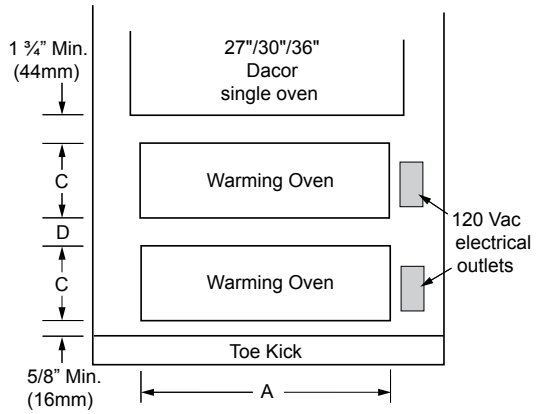

EW, EWO, MW, MWO, PW, & PWO Warming Ovens

Revised
12/21/07

24", 27", 30", 36" Wide,
Warming Ovens

1/2

**PLANNING
GUIDE**

Model	"A" Cutout Width	"B" Min. Width to Adjacent Doors/Drawers	"C" Cutout Height	"D" Min. Gap Between Cutouts
IOWO24	22 9/16" (573mm)	N/A*	12 1/8" (308mm)	N/A*
IWO24	22 1/2" (572mm)			
EWO24	25 1/2" (648mm)	24 1/4" (616mm)	9 1/8" (232mm)	1 1/16" (27mm)
EW27		27 1/4" (692mm)		N/A*
EWO27		27 1/4" (692mm)		
IWO27				1 1/16" (27mm)
MW27	30 1/4" (768mm)	30 1/4" (768mm)	9 1/8" (232mm)	1 1/16" (27mm)
MWO27				
PW27				
EW30				
EWO30	34 3/8" (873mm)	36 1/4" (921mm)	30 1/4" (768mm)	3" (76mm)
MW30				
MWO30				
PW30				
PWO30	34 3/8" (873mm)	36 1/4" (921mm)	30 1/4" (768mm)	3" (76mm)
EWO36				

* Depends on size of cabinet face installed.

CUTOUT DIMENSIONS

NOTES:

1. EWO36 models cannot be stacked.
2. 23 3/8" (594mm) minimum cabinet depth.
3. 3/4" (19mm) support platform (flush with cutout).
4. See the Combination Installation (CI) Section if installing with a wall oven, microwave, or cooktop.
5. For stacked warming ovens, see CI.23.

SIDE VIEW HANDLE PROJECTIONS

**DRAWER FACE DIMENSIONS
(MW Shown)**

Models	Dedicated Circuit Required	Total Connected Load	Approximate Shipping Weight
24"	120VAC, 60Hz, 15A (Breaker)	0.5kW (4A)	70 lbs.
27"			73 lbs.
30"			76 lbs.
36"		0.8kW (6.5A)	90 lbs.