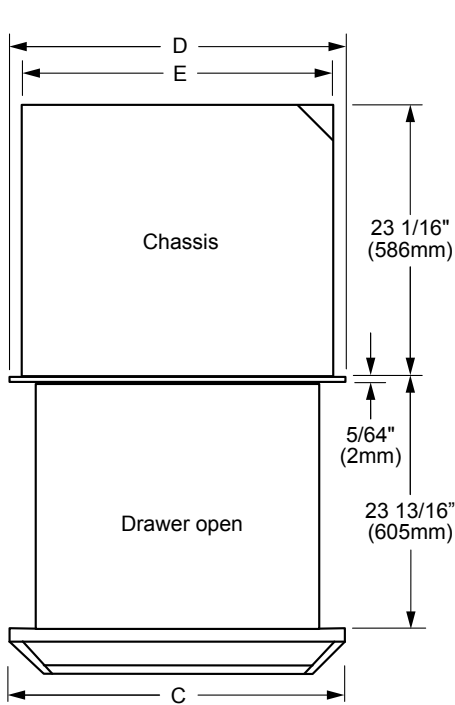

EW, EWO, MW, MWO, PW, & PWO Warming Ovens

Revised
12/21/07

24", 27", 30", 36" Wide,
Warming Ovens

1/2

**PLANNING
GUIDE**

Model	"A" Cutout Width	"B" Min. Width to Adjacent Doors/Drawers	"C" Cutout Height	"D" Min. Gap Between Cutouts
IOWO24	22 9/16" (573mm)	N/A*	12 1/8" (308mm)	N/A*
IWO24	22 1/2" (572mm)			
EWO24	25 1/2" (648mm)	24 1/4" (616mm)	9 1/8" (232mm)	1 1/16" (27mm)
EW27		27 1/4" (692mm)		N/A*
EWO27		27 1/4" (692mm)		
IWO27				1 1/16" (27mm)
MW27	30 1/4" (768mm)	30 1/4" (768mm)	9 1/8" (232mm)	1 1/16" (27mm)
MWO27				
PW27				
EW30				
EWO30	34 3/8" (873mm)	36 1/4" (921mm)	30 1/4" (768mm)	3" (76mm)
MW30				
MWO30				
PW30				
PWO30	34 3/8" (873mm)	36 1/4" (921mm)	30 1/4" (768mm)	3" (76mm)
EWO36				

EW, EWO, MW, MWO, PW, & PWO Warming Ovens

Revised
11/29/07

24", 27", 30", 36" Wide,
Warming Ovens

2/2

**PLANNING
GUIDE**

**OVERALL DIMENSIONS
TOP VIEW
(EWO Shown)**

**OVERALL CHASSIS DIMENSIONS
(Chassis View Without Drawer)**

SIDE VIEW HANDLE PROJECTIONS

**DRAWER FACE DIMENSIONS
(MW Shown)**

Models	Dedicated Circuit Required	Total Connected Load	Approximate Shipping Weight
24"	120VAC, 60Hz, 15A (Breaker)	0.5kW (4A)	70 lbs.
27"			73 lbs.
30"			76 lbs.
36"		0.8kW (6.5A)	90 lbs.

Model	"C" Drawer Face Width	"D" Chassis Face Width	"E" Chassis Width
EWO24	23 7/8" (606mm)	23 11/16" (602mm)	22 3/16" (564mm)
EW27	26 7/8" (683mm)	26 11/16" (678mm)	25 3/16" (640mm)
EWO27			
MW27			
MWO27			
PW27			
EW30	29 7/8" (759mm)	29 11/16" (754mm)	25 3/16" (640mm)
EWO30			
MW30			
MWO30			
PW30			
PWO30			
EWO36	35 7/8" (411mm)	35 11/16" (906mm)	34 1/4" (870mm)