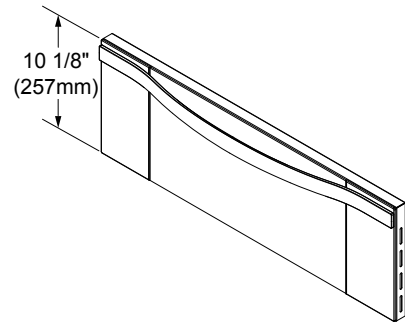

* Depends on size of cabinet face installed.

CUTOUT DIMENSIONS

NOTES:

1. EWO36 models cannot be stacked.
2. 23 3/8" (594mm) minimum cabinet depth.
3. 3/4" (19mm) support platform (flush with cutout).
4. See the Combination Installation (CI) Section if installing with a wall oven, microwave, or cooktop.
5. For stacked warming ovens, see CI.23.

EW, EWO, MW, MWO, PW, & PWO Warming Ovens

Revised
11/29/07

24", 27", 30", 36" Wide,
Warming Ovens

2/2

**PLANNING
GUIDE**

**OVERALL DIMENSIONS
TOP VIEW
(EWO Shown)**

**OVERALL CHASSIS DIMENSIONS
(Chassis View Without Drawer)**

SIDE VIEW HANDLE PROJECTIONS

**DRAWER FACE DIMENSIONS
(MW Shown)**

Models	Dedicated Circuit Required	Total Connected Load	Approximate Shipping Weight
24"	120VAC, 60Hz, 15A (Breaker)	0.5kW (4A)	70 lbs.
27"			73 lbs.
30"			76 lbs.
36"		0.8kW (6.5A)	90 lbs.

Model	"C" Drawer Face Width	"D" Chassis Face Width	"E" Chassis Width
EWO24	23 7/8" (606mm)	23 11/16" (602mm)	22 3/16" (564mm)
EW27	26 7/8" (683mm)	26 11/16" (678mm)	25 3/16" (640mm)
EWO27			
MW27			
MWO27			
PW27			
EW30	29 7/8" (759mm)	29 11/16" (754mm)	25 3/16" (640mm)
EWO30			
MW30			
MWO30			
PW30			
PWO30			
EWO36	35 7/8" (411mm)	35 11/16" (906mm)	34 1/4" (870mm)