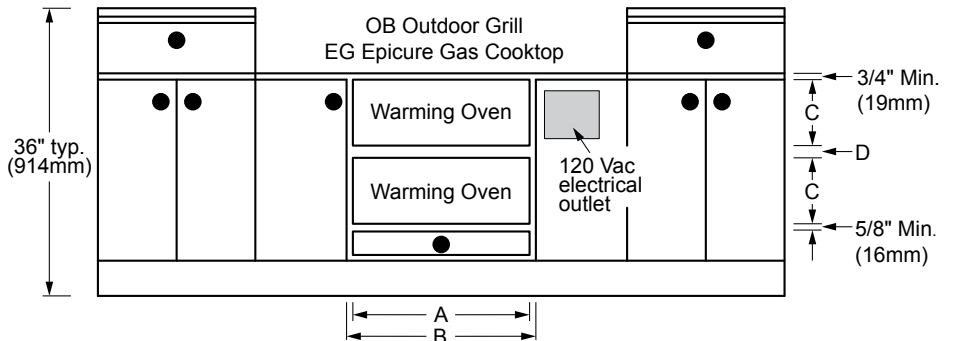

EW, EWO, MW, MWO, PW, & PWO Warming Ovens

Revised
12/21/07

24", 27", 30", 36" Wide,
Warming Ovens

1/2

**PLANNING
GUIDE**

Model	"A" Cutout Width	"B" Min. Width to Adjacent Doors/Drawers	"C" Cutout Height	"D" Min. Gap Between Cutouts
IOWO24	22 9/16" (573mm)	N/A*	12 1/8" (308mm)	N/A*
IWO24	22 1/2" (572mm)			
EWO24	25 1/2" (648mm)	24 1/4" (616mm)	9 1/8" (232mm)	1 1/16" (27mm)
EW27		27 1/4" (692mm)		N/A*
EWO27		27 1/4" (692mm)		
IWO27				1 1/16" (27mm)
MW27	30 1/4" (768mm)	30 1/4" (768mm)	9 1/8" (232mm)	1 1/16" (27mm)
MWO27				
PW27				
EW30				
EWO30	34 3/8" (873mm)	36 1/4" (921mm)	30 1/4" (768mm)	3" (76mm)
MW30				
MWO30				
PW30				
PWO30	34 3/8" (873mm)	36 1/4" (921mm)	30 1/4" (768mm)	3" (76mm)
EWO36				

* Depends on size of cabinet face installed.

CUTOUT DIMENSIONS

NOTES:

1. EWO36 models cannot be stacked.
2. 23 3/8" (594mm) minimum cabinet depth.
3. 3/4" (19mm) support platform (flush with cutout).
4. See the Combination Installation (CI) Section if installing with a wall oven, microwave, or cooktop.
5. For stacked warming ovens, see CI.23.

SIDE VIEW HANDLE PROJECTIONS

**DRAWER FACE DIMENSIONS
(MW Shown)**

Models	Dedicated Circuit Required	Total Connected Load	Approximate Shipping Weight
24"	120VAC, 60Hz, 15A (Breaker)	0.5kW (4A)	70 lbs.
27"			73 lbs.
30"			76 lbs.
36"		0.8kW (6.5A)	90 lbs.

Model	"C" Drawer Face Width	"D" Chassis Face Width	"E" Chassis Width
EWO24	23 7/8" (606mm)	23 11/16" (602mm)	22 3/16" (564mm)
EW27	26 7/8" (683mm)	26 11/16" (678mm)	25 3/16" (640mm)
EWO27			
MW27			
MWO27			
PW27			
EW30	29 7/8" (759mm)	29 11/16" (754mm)	25 3/16" (640mm)
EWO30			
MW30			
MWO30			
PW30			
PWO30			
EWO36	35 7/8" (411mm)	35 11/16" (906mm)	34 1/4" (870mm)