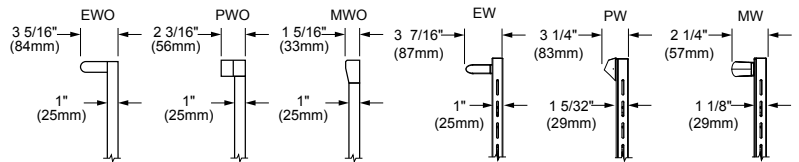

* Depends on size of cabinet face installed.

CUTOUT DIMENSIONS

NOTES:

1. EWO36 models cannot be stacked.
2. 23 3/8" (594mm) minimum cabinet depth.
3. 3/4" (19mm) support platform (flush with cutout).
4. See the Combination Installation (CI) Section if installing with a wall oven, microwave, or cooktop.
5. For stacked warming ovens, see CI.23.

EW, EWO, MW, MWO, PW, & PWO Warming Ovens

Revised
11/29/07

24", 27", 30", 36" Wide,
Warming Ovens

2/2

**PLANNING
GUIDE**

**OVERALL DIMENSIONS
TOP VIEW
(EWO Shown)**

**OVERALL CHASSIS DIMENSIONS
(Chassis View Without Drawer)**

SIDE VIEW HANDLE PROJECTIONS

**DRAWER FACE DIMENSIONS
(MW Shown)**

Models	Dedicated Circuit Required	Total Connected Load	Approximate Shipping Weight
24"	120VAC, 60Hz, 15A (Breaker)	0.5kW (4A)	70 lbs.
27"			73 lbs.
30"			76 lbs.
36"		0.8kW (6.5A)	90 lbs.

Model	"C" Drawer Face Width	"D" Chassis Face Width	"E" Chassis Width
EWO24	23 7/8" (606mm)	23 11/16" (602mm)	22 3/16" (564mm)
EW27	26 7/8" (683mm)	26 11/16" (678mm)	25 3/16" (640mm)
EWO27			
MW27			
MWO27			
PW27			
EW30	29 7/8" (759mm)	29 11/16" (754mm)	25 3/16" (640mm)
EWO30			
MW30			
MWO30			
PW30			
PWO30			
EWO36	35 7/8" (411mm)	35 11/16" (906mm)	34 1/4" (870mm)