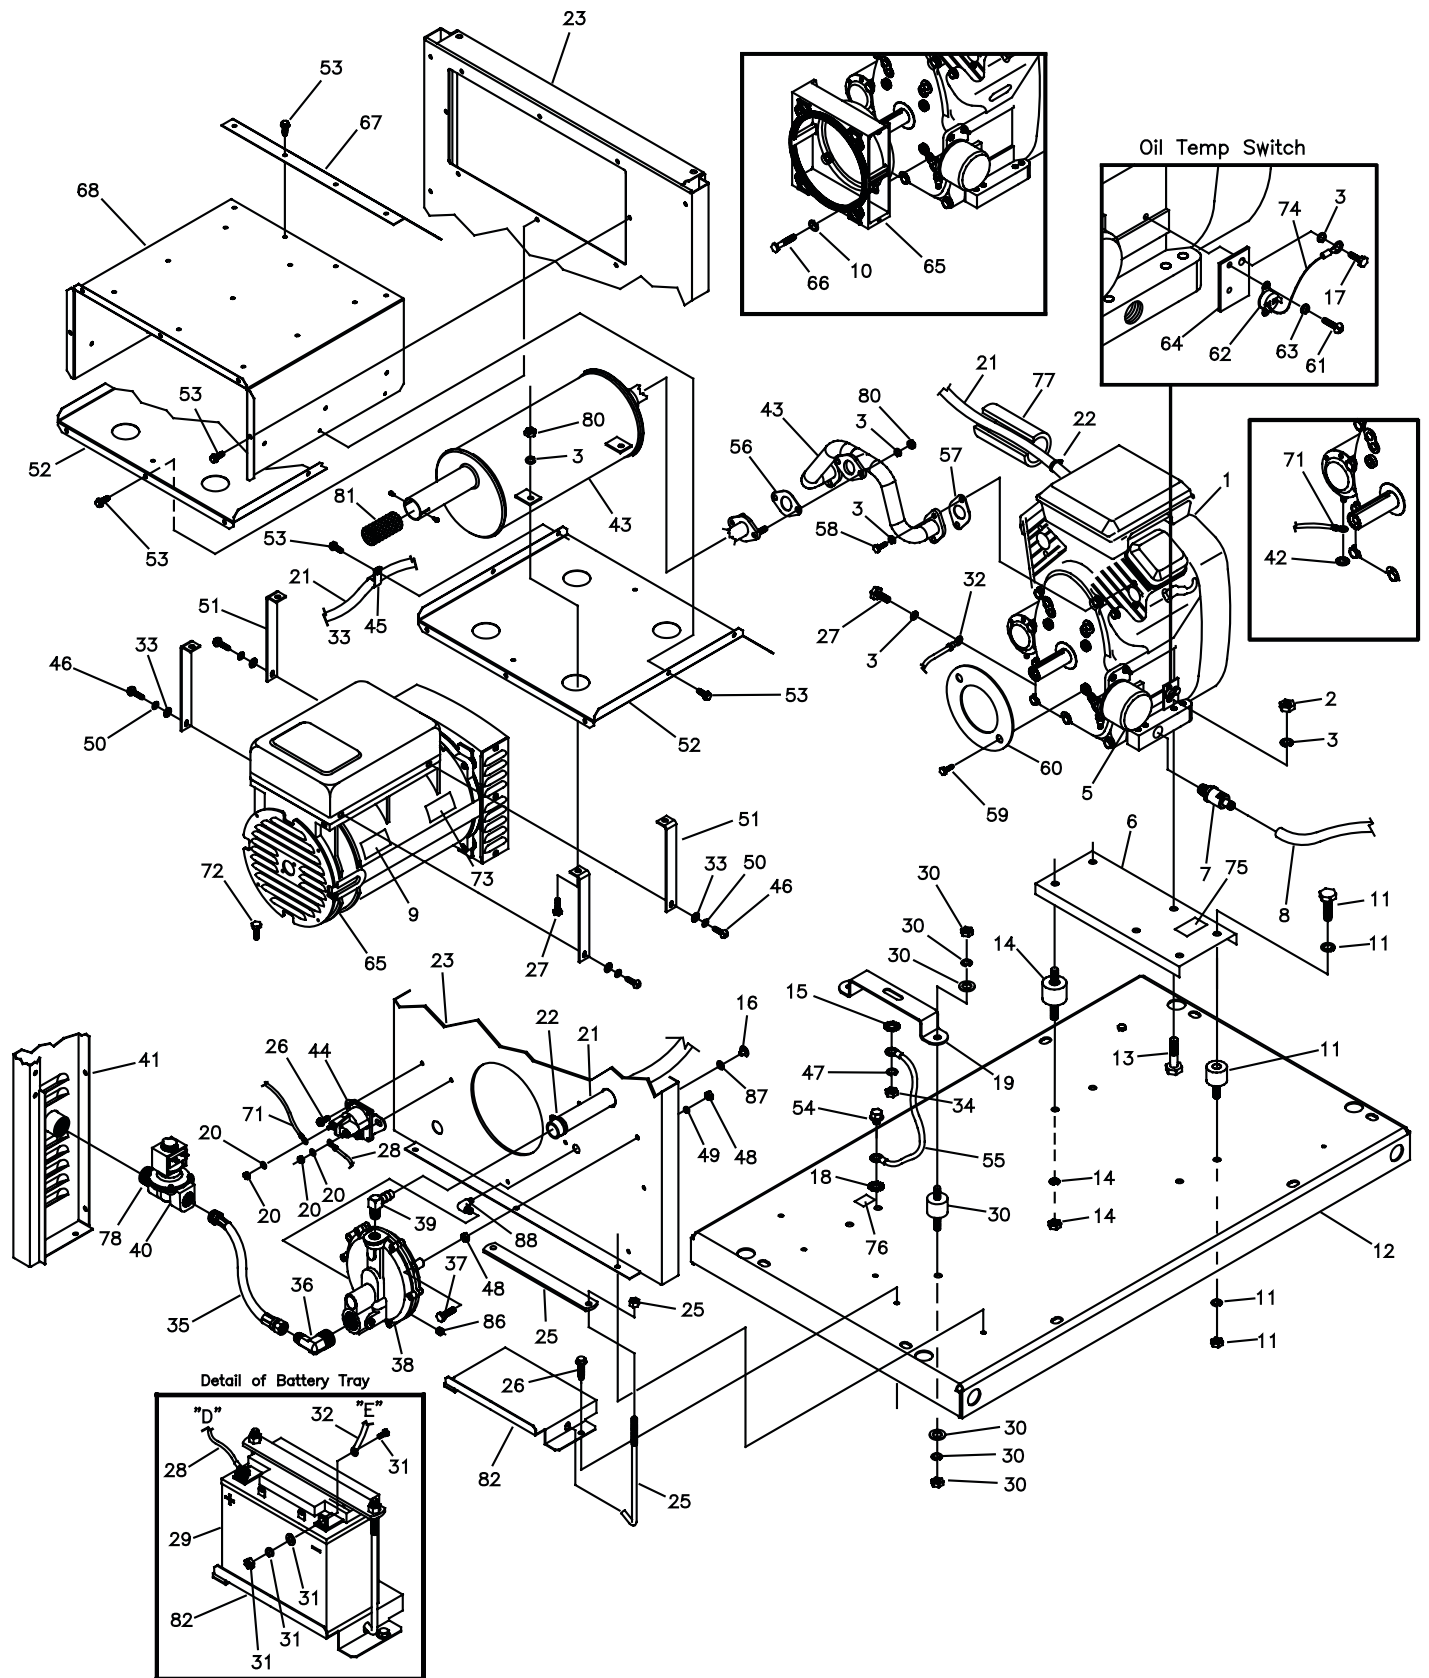

Exploded View - Main Unit

Parts List - Main Unit

Item	Part #	Description
1	NSP	ENGINE
2	*	NUT-5/16-18
3	*	WASHER-LOCK M8 5/16
5	492932S	FILTER-OIL
6	H186285GS	SUPPORT-ENGINE
7	204025GS	VALVE-DRAIN, OIL
8	186430GS	HOSE
9	186647GS	DECAL
10	*	WASHER-LOCK 3/8"
11	194254GS	MOUNT-VIBRATION
12	H185972GS	BASE
13	*	HHCS-5/16-18 x 1-3/4"
14	194259GS	MOUNT-VIBRATION
15	*	WASHER-SHAKEPROOF, M10
16	189294GS	E-RING
17	*	HHCS-M8-1.25 x 12
18	*	WASHER-SHAKEPROOF, 3/8 EXT.
19	H188046GS	SUPPORT-ALTERNATOR
20	194251GS	KIT-HARDWARE
21	186152GS	HOSE-FLEX NG/LPG
22	57822GS	CLAMP
23	191972GS	BULKHEAD-ALTERNATOR
25	194250GS	KIT-HARDWARE, BATTERY
26	B4300GS	BOLT
27	*	HHCS-M8 1.25 x 16
28	188574GS	WIRE
29	188443GS	BATTERY
30	194253GS	MOUNT-VIBRATION
31	194252GS	KIT-HRDWR, BATTERY TERMINAL
32	188573GS	WIRE
33	*	WASHER-FLAT #10
34	*	NUT-M10 - 1.5
35	186148GS	HOSE
36	186151GS	FITTING
37	*	HHCS-M6 - 1.0 x 30
38	193291GS	REGULATOR-NG/LPG
39	186150GS	FITTING
40	194683GS	SOLENOID-GAS FUEL
41	191409GS	CORNER-HGS
42	*	WASHER-SHAKEPROOF, EXT M6
43	205626GS	KIT-EXHAUST
44	691656	SOLENOID-STARTER
45	192669GS	CLAMP
46	*	HHCS-#10-32 x 3/4
47	*	WASHER-LOCK M18
48	*	NUT-M6 - 1.0
49	*	WASHER-LOCK M6 - 1/4
50	*	WASHER-LOCK #10
51	H191993GS	BRACKET
52	H186030GS	BASE
53	56893GS	CRIMPTITE
54	59637GS	TAPTITE
55	186790AGS	WIRE
56	186062GS	GASKET-EXHAUST
57	691613	GASKET-EXHAUST
58	*	SHCS-M8 - 1.25 x 20
59	*	HHCS-5/16 x 3/4 SEMS
60	B4260GS	DISK
61	*	PPHMS-#4 - 40 X .019
62	186205GS	SWITCH-TEMP
63	*	WASHER-LOCK #4 INT. TOOTH
64	186206GS	PLATE-TEMP SWITCH

Item	Part #	Description
65	NSP	ALTERNATOR
66	*	HHCS-3/8-16 x 1-1/4
67	H186320GS	COLLECTOR
68	H186038GS	BOX-MUFFLER TOP
71	185939CGS	WIRE
72	*	HHCS-M10 - 1.5 x 30
73	193506GS	DECAL
74	186790CGS	WIRE
75	186649GS	DECAL
76	B4986AGS	DECAL
77	186551GS	INSULATION
78	26915GS	FITTING
80	*	NUT-M8 - 1.25
81	187277GS	ARRESTOR-SPARK
82	H189951GS	TRAY-BATTERY
86	96137GS	PLUG
87	189295GS	WASHER
88	A6344GS	FITTING

Part Not Illustrated

B3518GS	CAP-FUNNEL
192385GS	MANUAL-INSTALL
192384GS	MANUAL-OPERATOR'S
277106	MANUAL-ENGINE
B5053GS	KEY-LATCH
B5478GS	PAINT-TOUCH UP TAN
202295GS	HOSE-FLEX
195022GS	KIT-LED REMOTE

* - Items without part numbers are common fasteners and are available at local hardware stores.