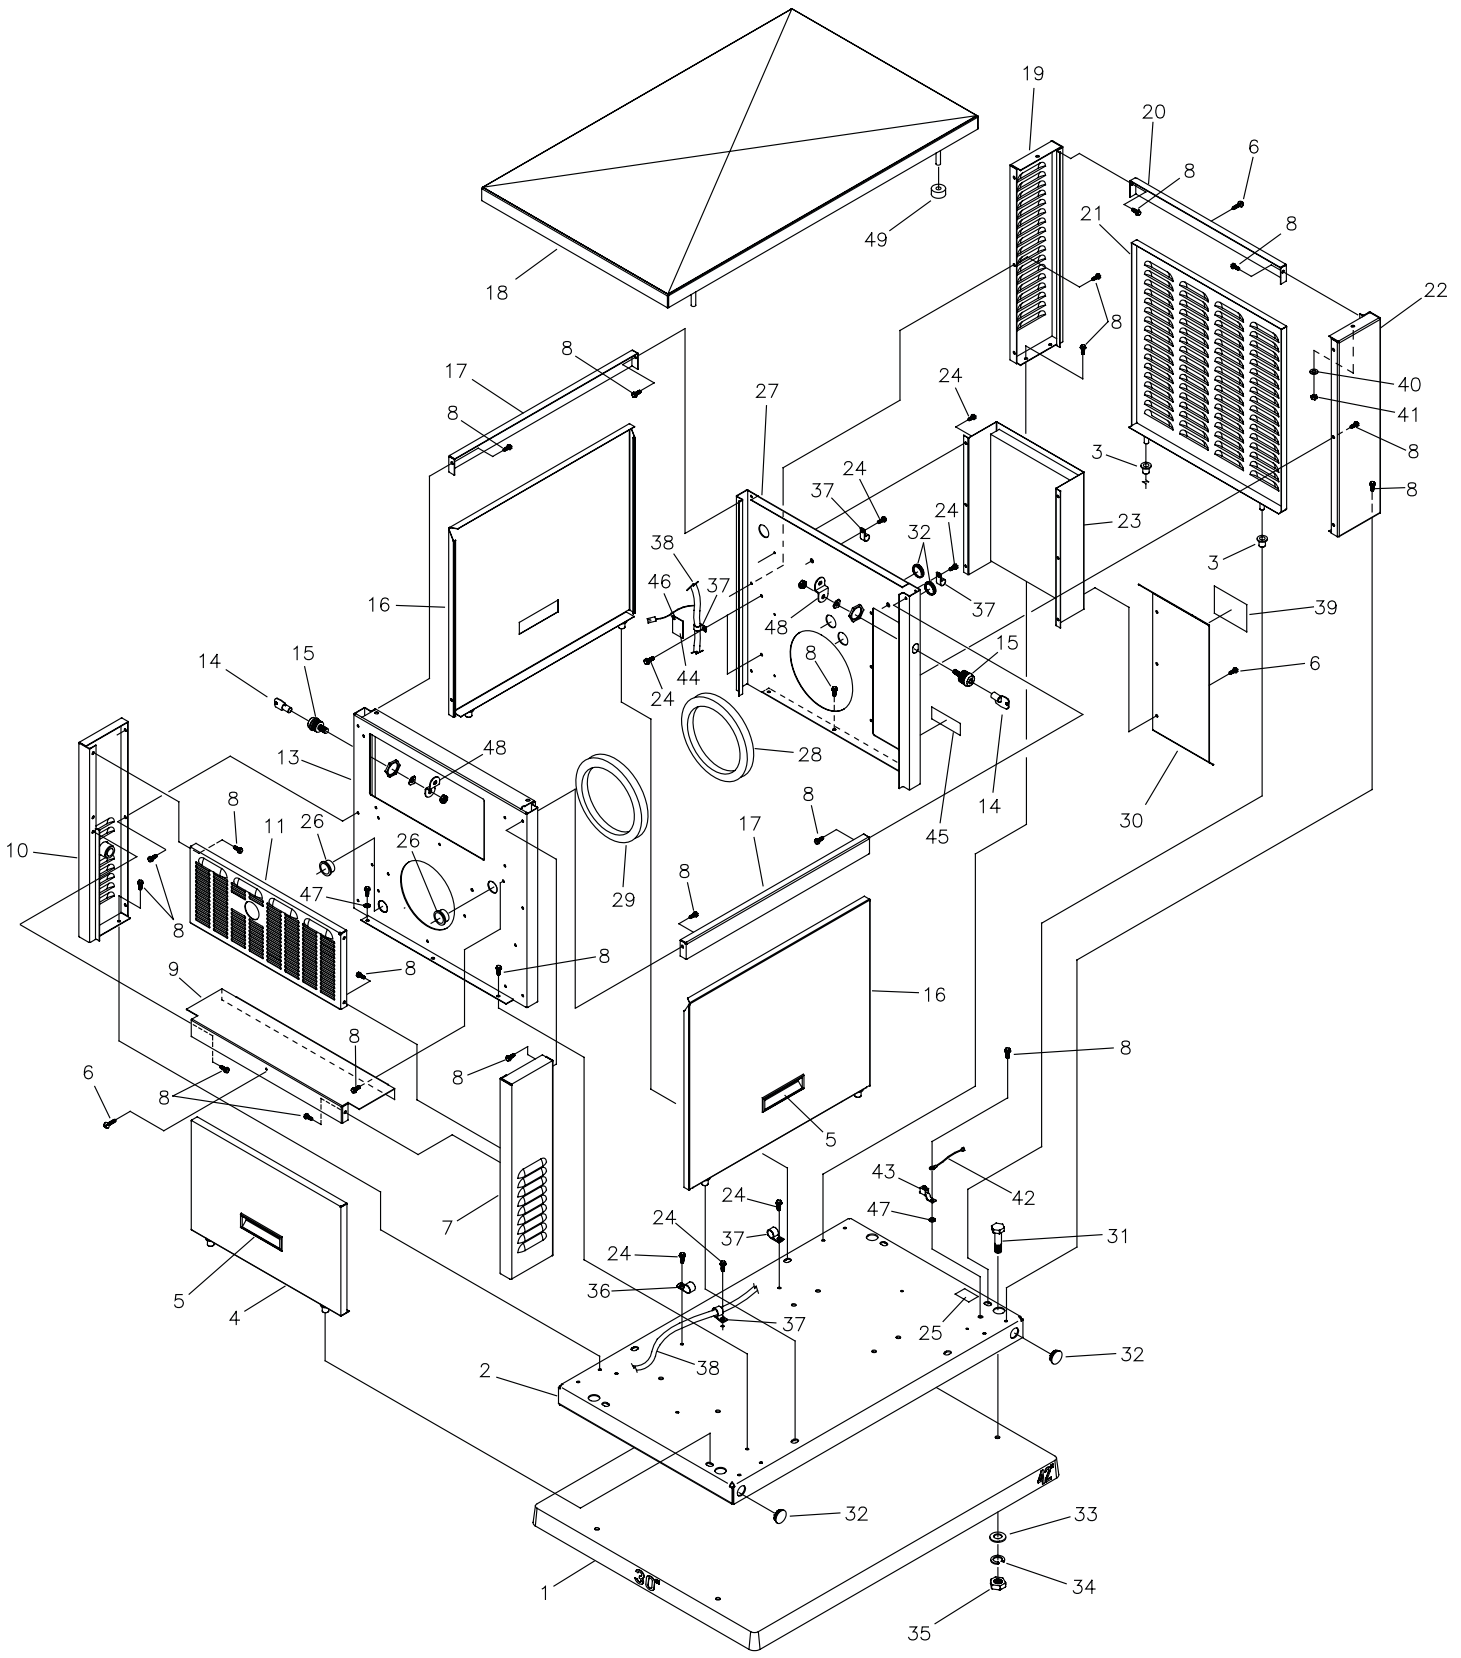

Exploded View - Enclosure

Parts List - Enclosure

Item	Part #	Description	Item	Part #	Description
1	186564GS	PAD	26	186173GS	BUSHING-SNAP
2	H185972GS	BASE	27	H185967GS	BULKHEAD-ENGINE
3	186061GS	GROMMET	28	186065GS	SEAL-FOAM
4	191410GS	DOOR	29	191994GS	SEAL-FOAM
5	186049GS	HANDLE	30	H186760GS	COVER-CONTROL PANEL
6	189792GS	SCREW	31	*	HHCS-3/8-16 x 1
7	191408GS	CORNER-HGS	32	185976GS	PLUG-HOLE
8	B4300GS	BOLT	33	*	WASHER-FLAT 3/8
9	H185968GS	BAFFLE	34	*	WASHER-LOCK 3/8
10	191409GS	CORNER-HGS	35	*	NUT-3/8
11	H185965GS	VENT	36	187060GS	CLAMP
13	H191972GS	BULKHEAD-ALTERNATOR	37	192767GS	CLAMP
14	B5053GS	KEY-LATCH	38	192344GS	HARNESS-WIRING
15	186172GS	LOCK-DOOR	39	B5082AGS	DECAL
16	191406GS	DOOR	40	*	WASHER-FLAT M6
17	H186046GS	SUPPORT-RAIL	41	67885GS	NUT
18	H187234GS	ROOF	42	186790AGS	WIRE
19	H185963GS	CORNER	43	186345GS	LUG
20	H186047GS	SUPPORT-RAIL	44	186642GS	DECAL
21	H185969GS	DOOR	45	192467GS	DECAL
22	H185964GS	CORNER	46	NSP	TIEWRAP
23	H187235GS	BAFFLE	47	*	WASHER-SHAKEPROOF EXT. M6
24	74908GS	TAPTITE	48	192804GS	CAMBAR-LOCK
25	B4986AGS	DECAL	49	194415GS	WASHER

Items Not Illustrated
187008GS   KIT-SEAL

* - Items without part numbers are common fasteners and are available at local hardware stores.