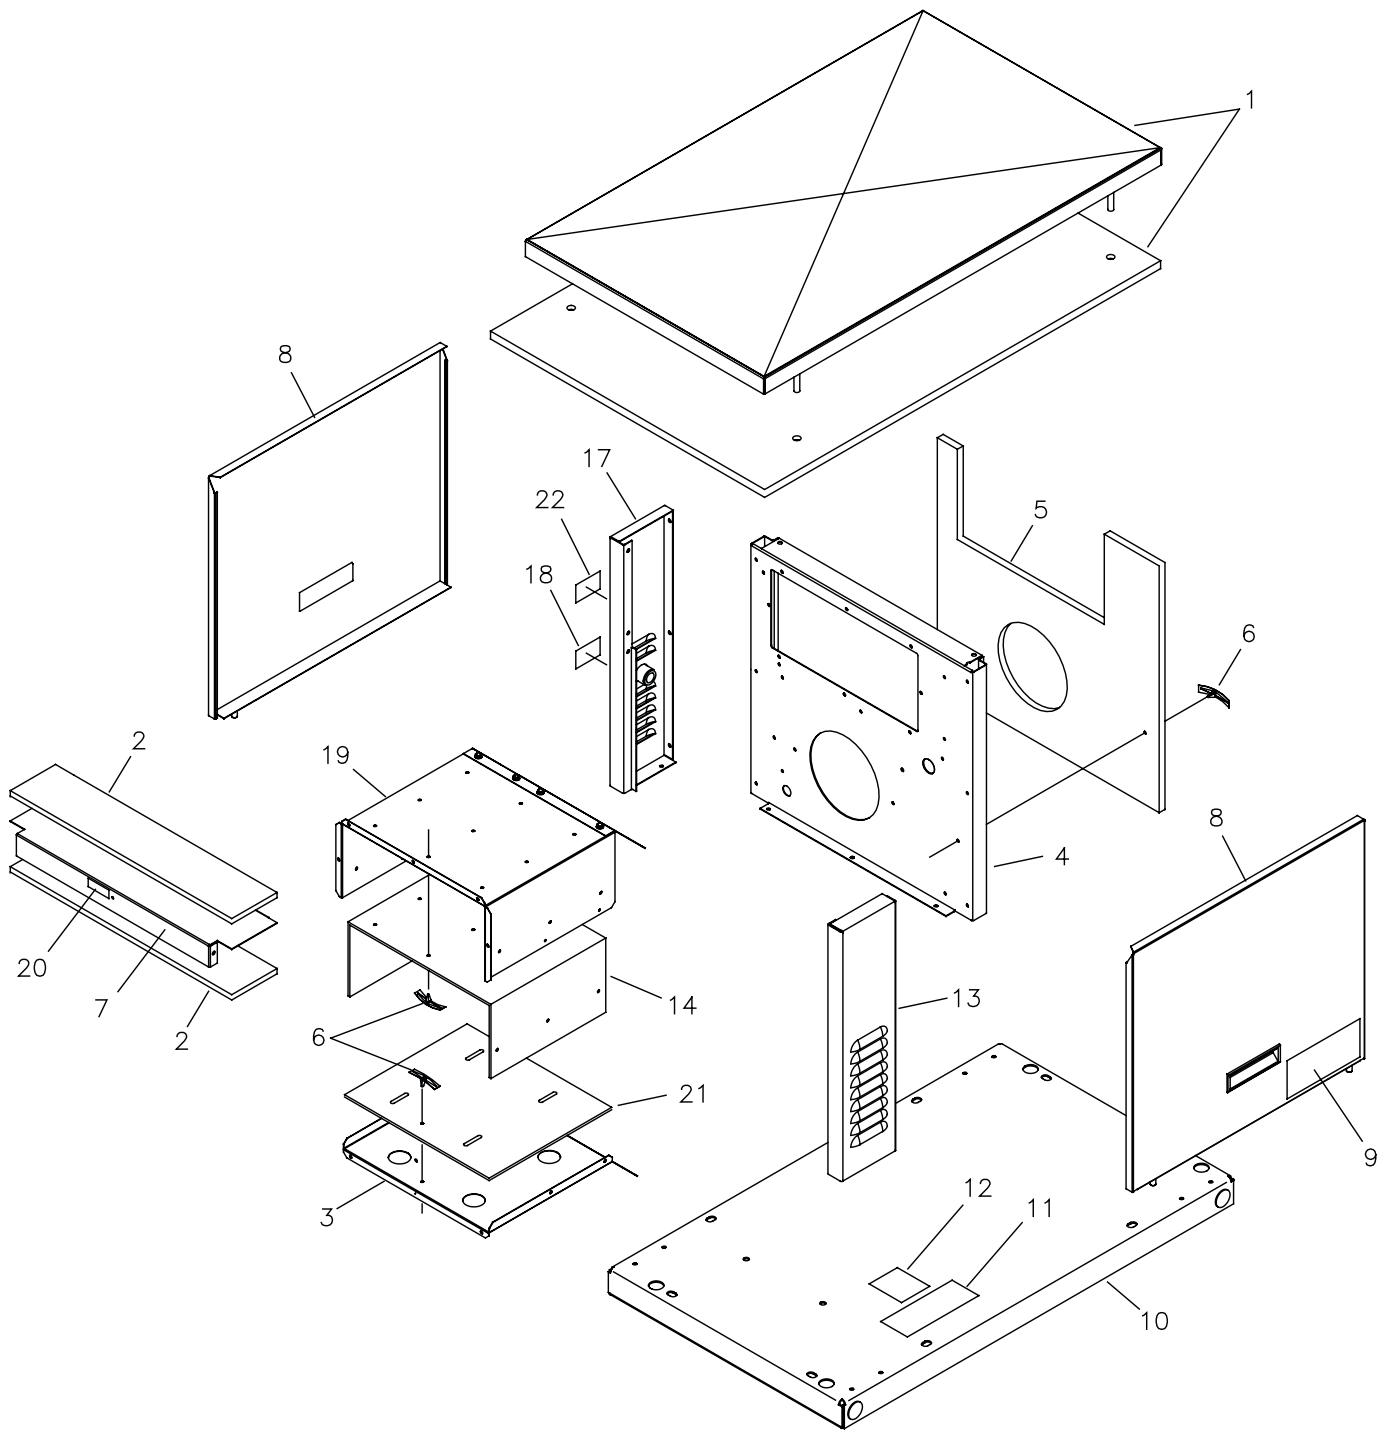

Exploded View and Parts List - Insulation

Item	Part #	Description
1	H187234GS	ROOF
2	186188GS	INSULATION
3	H186030GS	BASE
4	H191972GS	BULKHEAD-ALTERNATOR
5	191984GS	INSULATION
6	B4772GS	CLIP
7	H185968GS	BAFFLE
8	191406GS	DOOR
9	190849GS	DECAL
10	H185972GS	BASE
11	186641GS	DECAL
12	186646GS	DECAL

Item	Part #	Description
13	191408GS	CORNER-HGS
14	186351GS	INSULATION
17	191409GS	CORNER-HGS
18	186643GS	DECAL
19	H186038GS	BOX-MUFFLER TOP
20	77816AGS	DECAL
21	186352GS	INSULATION
22	195642GS	DECAL