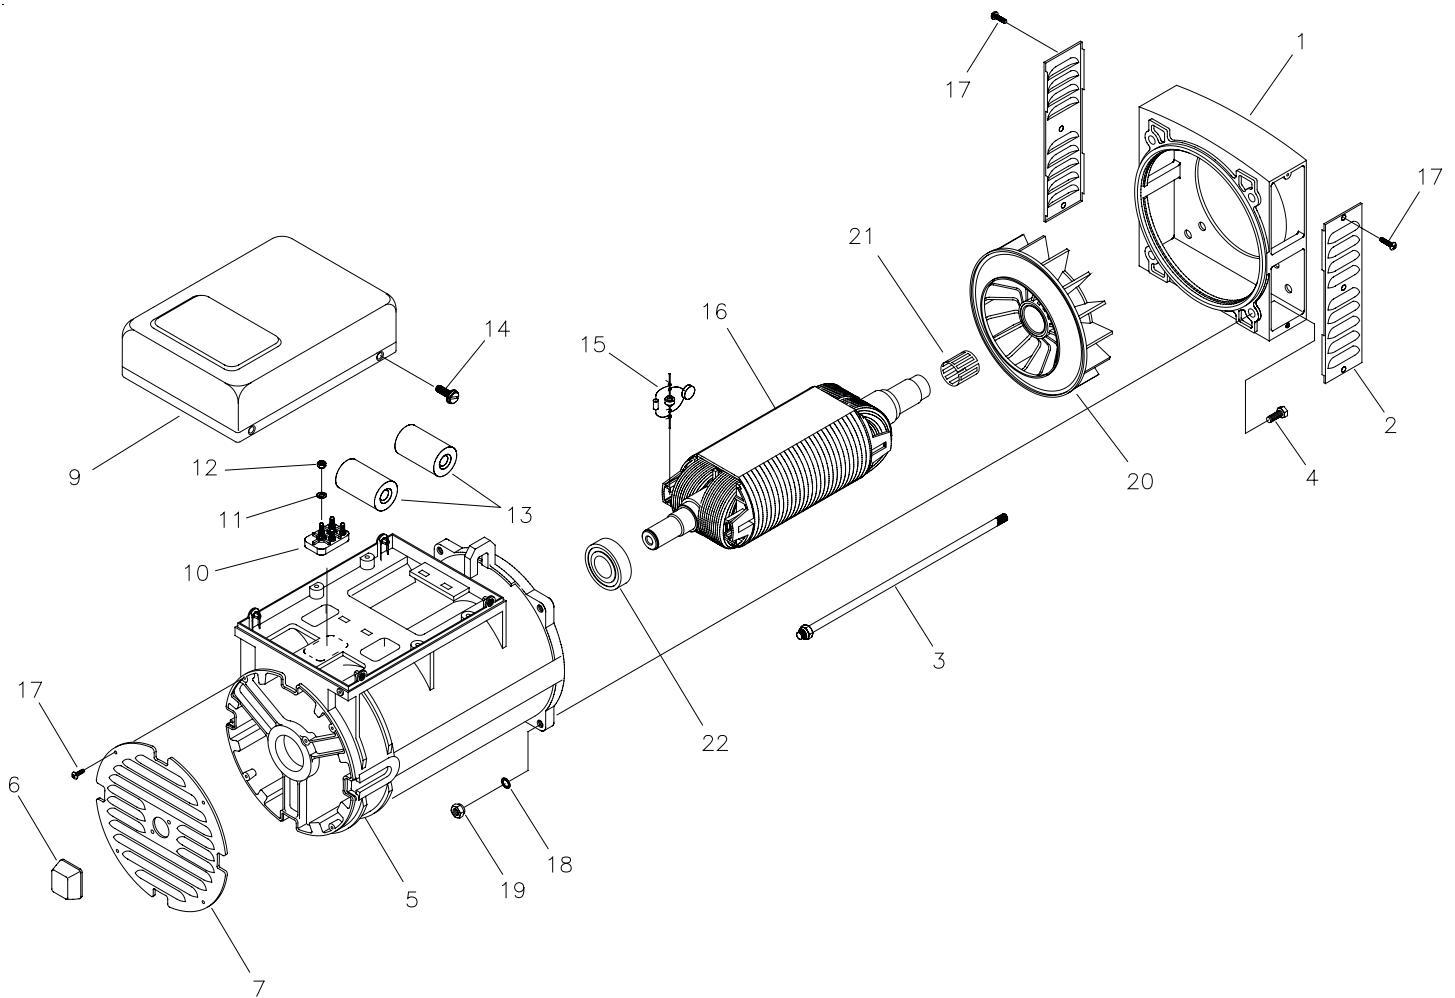

Item	Part #	Description	Item	Part #	Description
1	190902GS	PANEL	18	22676GS	FUSE
2	192366GS	TRANSFORMER	19	*	WASHER-LOCK M4
3	192320GS	TERMINAL	20	*	NUT-M4 - 0.7
4	65795GS	RECTIFIER-BATT CHR	21	*	WASHER-SHAKEPROOF INT. #6
5	H185967GS	BULKHEAD-ENGINE	22	*	WASHER-LOCK M5
6	202602GS	HOURMETER	23	*	WASHER-FLAT M5
7	191652GS	BOARD-CIRCUIT	24	*	NUT-M5-0.8
8	208790GS	BREAKER-CIRCUIT 50A	25	*	WASHER-LOCK M3
9	B4893GS	BRACKET	26	*	NUT-M3-0.5
10	B4867GS	RESISTOR	27	187060GS	CLAMP
11	57345GS	LUG	28	186645GS	DECAL
12	186413GS	STANDOFF	29	186648GS	DECAL
13	B4300GS	BOLT	30	*	PPHMS-#6-32 x 1/2
14	87799GS	SWITCH-ON/OFF			
15	B5133GS	LAMP-LED			
16	186443GS	SWITCH-ON/OFF/ON			
17	191302GS	HOLDER-FUSE			

* - Items without part numbers are common fasteners and are available at local hardware stores.

Exploded View and Parts List - Alternator

Item	Part #	Description
1	192970GS	ADAPTER-ENGINE
2	192973GS	GRID
3	209142GS	BOLT
4	31183GS	SCREW
5	192969GS	STATOR
6	192962GS	PLUG
7	192966GS	COVER-REAR BEARING
9	192967GS	COVER-CAPACITOR
10	192968GS	BLOCK-TERMINAL
11	*	WASHER-FLAT, #10-M5
12	*	NUT-10-32
13	192974GS	CAPACITOR
14	*	PPHMC-10-32 x 3/4
15	192972GS	DIODE
16	192971GS	ROTOR